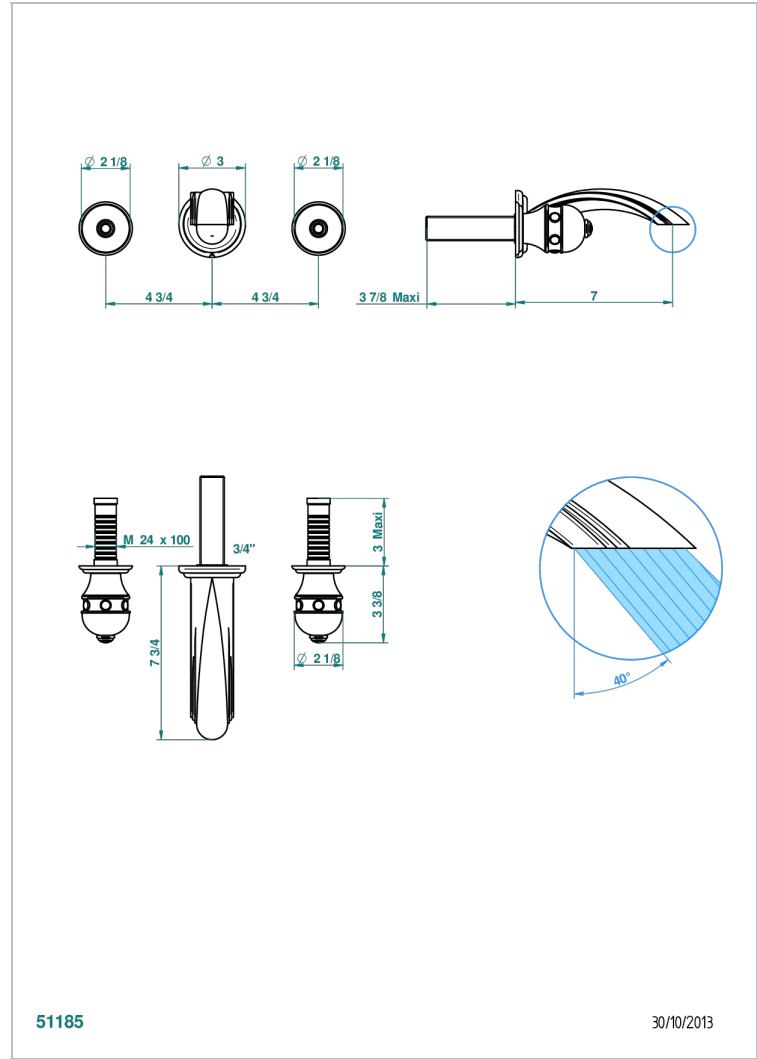

SULLY WHITE ONYX

U1S-41GB

Trim for wall mounted 3-hole bath set only

CHARACTERISTIC

- Sully white onyx
- Trim for wall mounted 3-hole bath set only

RELATED SKU'S

- Ref. G00-40AM/US Rough parts for wall set (one counter clockwise and one clockwise cartridges)

Umber PVD - H66