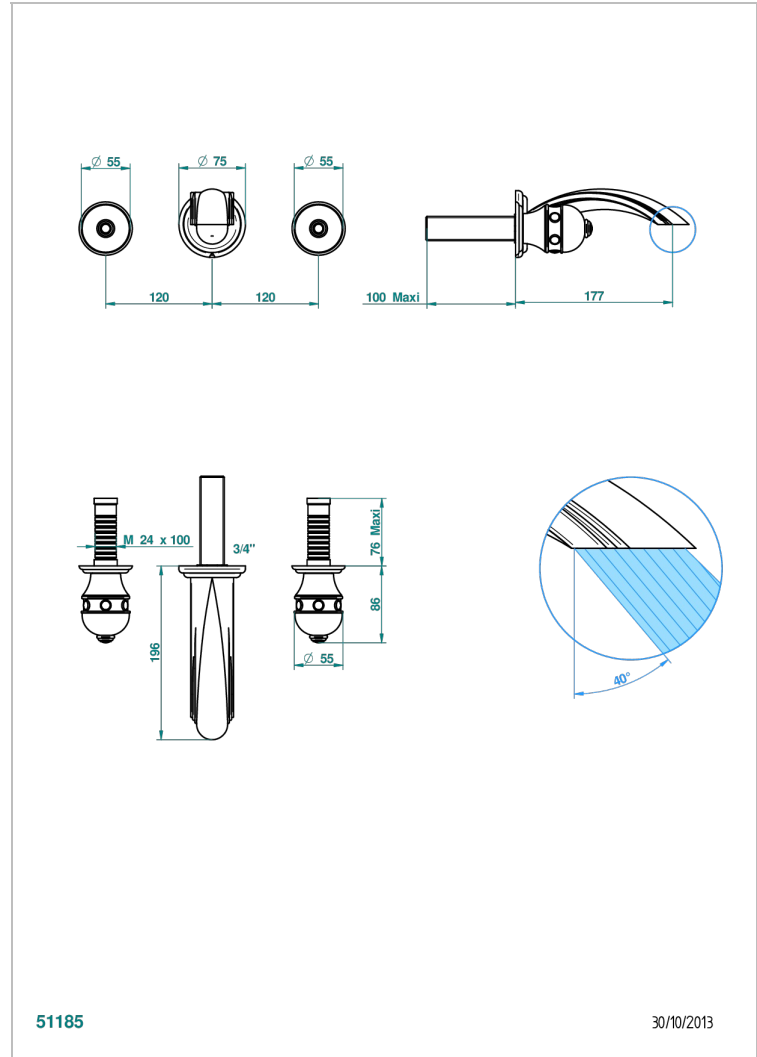

SULLY WHITE ONYX

U1S-41GB

Trim only for wall mounted 3-hole bath mixer

THG[®]
PARIS

CHARACTERISTIC

- Sully white onyx
- Trim only for wall mounted 3-hole bath mixer

RELATED SKU'S

- Ref. G00-40AC Rough parts for wall mounted 3 hole mixer, cross handle version
- Ref. G00-40AM Rough parts for wall mounted 3 hole mixer, lever handle version

AVAILABLE FINITIONS

Antique nickel - H28
Black ceram - D30
Blush PVD - H62
Brass color PVD - H49
Brown bronze color PVD - F33
Gold color PVD - H52

Graphite PVD - H64
Matt Umber PVD - H67
Matt blush PVD - H60
Matt brass color PVD - H50
Matt brown bronze color PVD - F34
Matt chrome - C02