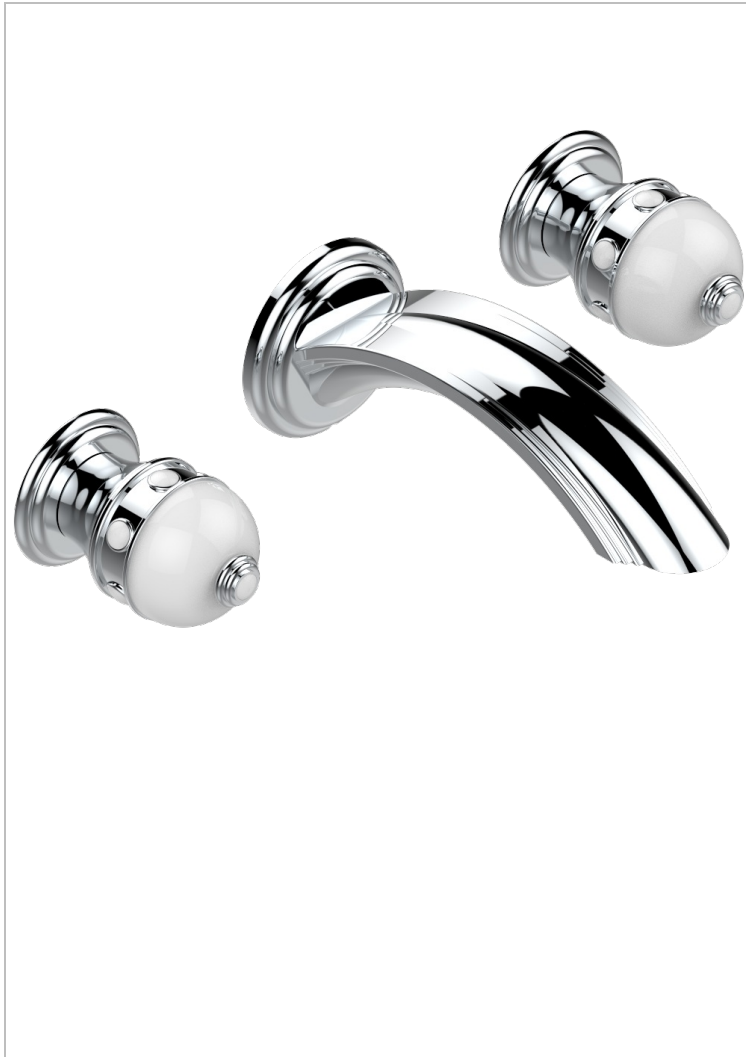

SULLY WHITE ONYX

U1S-41GB

Trim only for wall mounted 3-hole bath mixer

THG[®]
PARIS

CHARACTERISTIC

- Sully white onyx
- Trim only for wall mounted 3-hole bath mixer

RELATED SKU'S

- Ref. G00-40AC Rough parts for wall mounted 3 hole mixer, cross handle version
- Ref. G00-40AM Rough parts for wall mounted 3 hole mixer, lever handle version

AVAILABLE FINITIONS

Antique nickel - H28
Black ceram - D30
Blush PVD - H62
Brass color PVD - H49
Brown bronze color PVD - F33
Gold color PVD - H52

Graphite PVD - H64
Matt Umber PVD - H67
Matt blush PVD - H60
Matt brass color PVD - H50
Matt brown bronze color PVD - F34
Matt chrome - C02

Matt gold - F07
Matt gold color PVD - H53
Matt graphite PVD - H65
Matt nickel (color finish) - C01
Matt nickel color PVD - H56
Nickel color PVD - H55

Polished chrome (color finish) - A02
Polished chrome / Polished gold (color finish) - G02
Polished gold (color finish) - F01
Polished nickel - B01
Soft gold - F30
Soft matt gold - F31
Umber PVD - H66