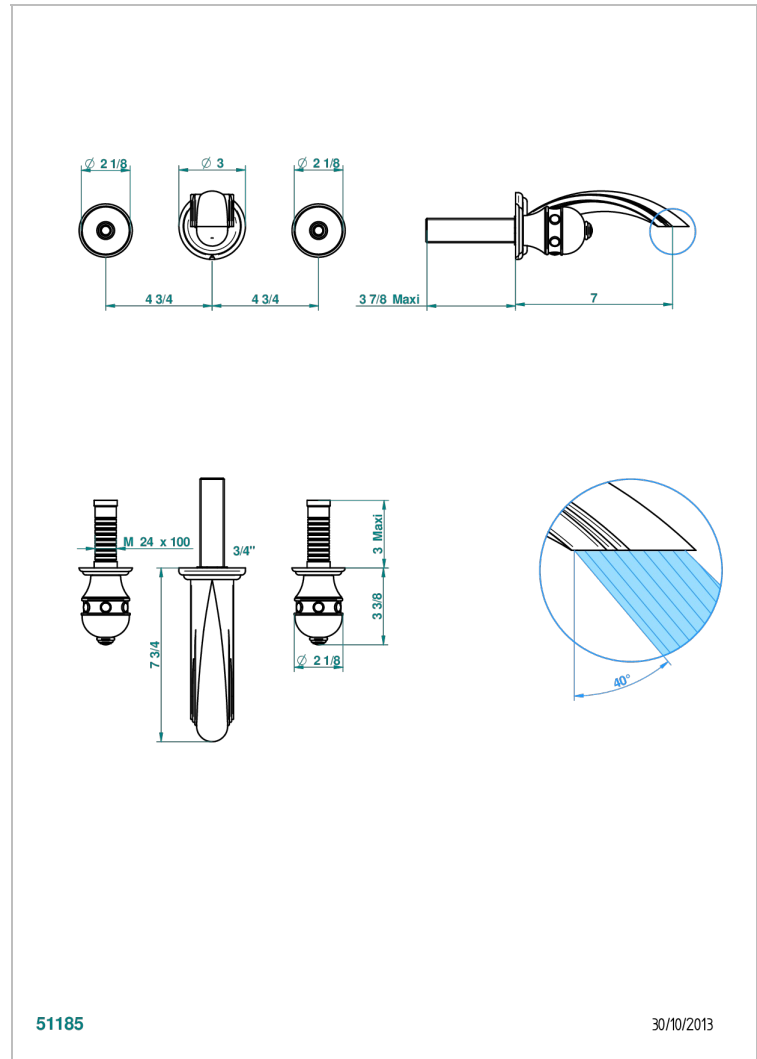

SULLY WHITE ONYX

U1S-41GB

Trim only for wall mounted 3-hole bath mixer

THG
PARIS

51185

30/10/2013

CHARACTERISTIC

- Sully white onyx
- Trim only for wall mounted 3-hole bath mixer

RELATED SKU'S

- Ref. G00-40AC Rough parts for wall mounted 3 hole mixer, cross handle version
- Ref. G00-40AM Rough parts for wall mounted 3 hole mixer, lever handle version

AVAILABLE FINITIONS

Antique nickel - H28
Black ceram - D30
Blush PVD - H62
Brass color PVD - H49
Brown bronze color PVD - F33
Gold color PVD - H52