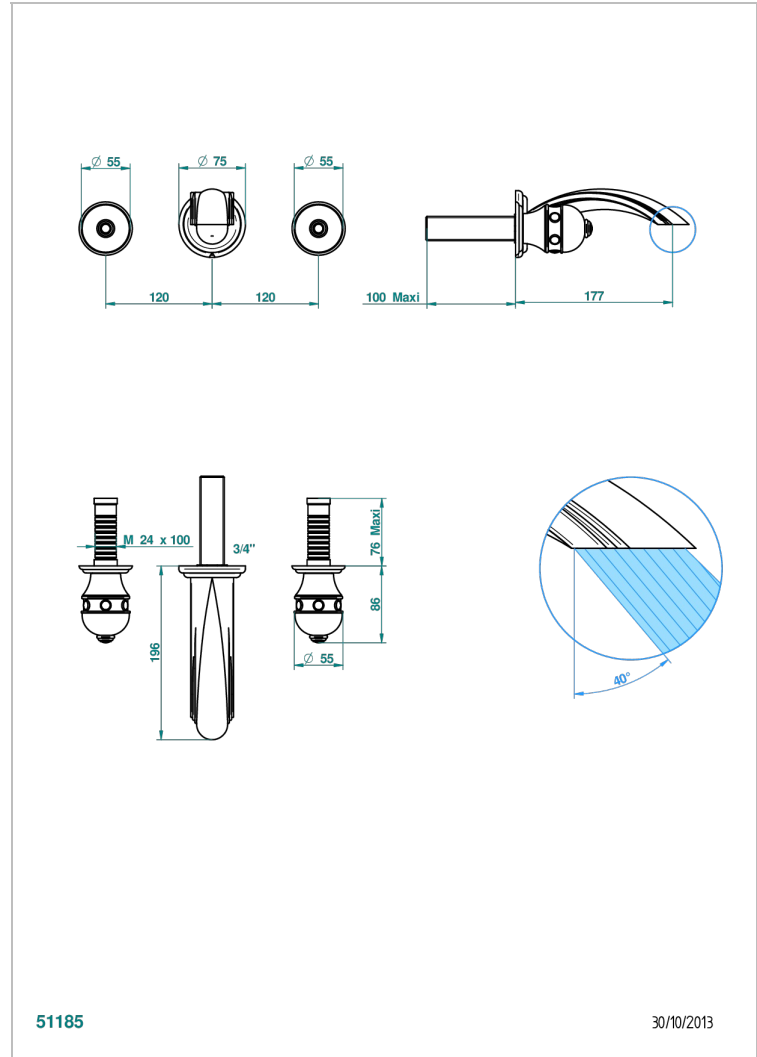

SULLY WHITE ONYX

U1S-41GB

Trim only for wall mounted 3-hole bath mixer

THG[®]
PARIS

51185

30/10/2013

CHARACTERISTIC

- Sully white onyx
- Trim only for wall mounted 3-hole bath mixer

RELATED SKU'S

- Ref. G00-40AC Rough parts for wall mounted 3 hole mixer, cross handle version
- Ref. G00-40AM Rough parts for wall mounted 3 hole mixer, lever handle version

AVAILABLE FINITIONS

Antique nickel - H28
Black ceram - D30
Blush PVD - H62
Brass color PVD - H49
Brown bronze color PVD - F33
Gold color PVD - H52