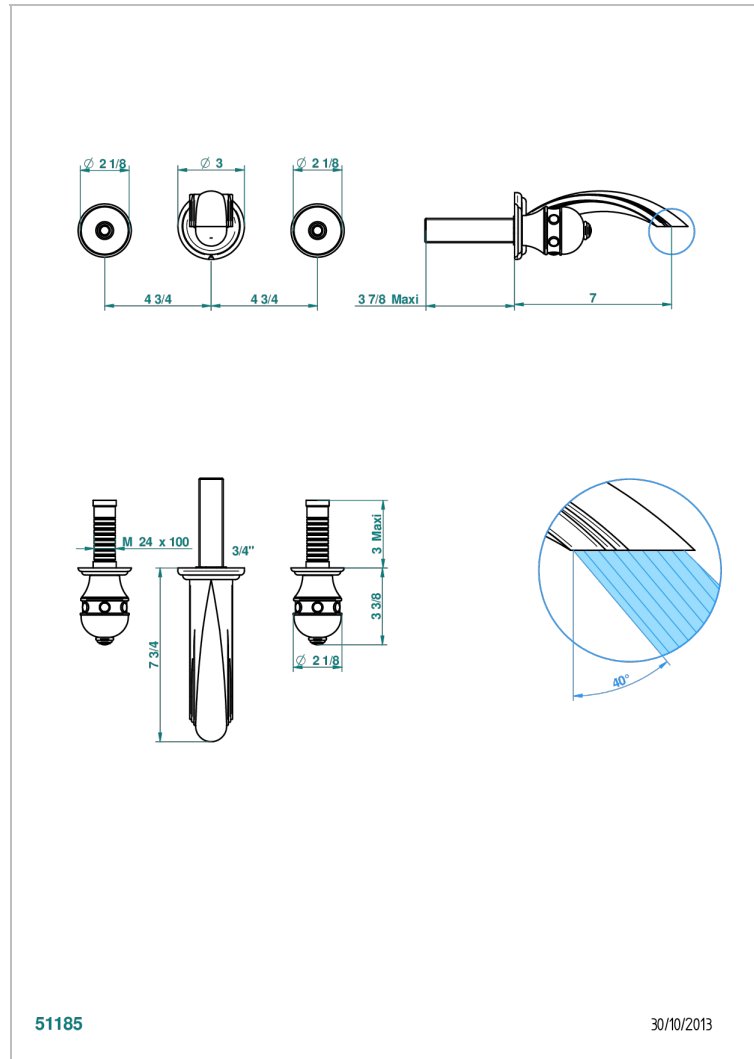

SULLY WHITE ONYX

U1S-41GB

Trim only for wall mounted 3-hole bath mixer

THG
PARIS

51185

30/10/2013

CHARACTERISTIC

- Sully white onyx
- Trim only for wall mounted 3-hole bath mixer

RELATED SKU'S

- Ref. G00-40AC Rough parts for wall mounted 3 hole mixer, cross handle version
- Ref. G00-40AM Rough parts for wall mounted 3 hole mixer, lever handle version

AVAILABLE FINITIONS

Antique nickel - H28
Black ceram - D30
Blush PVD - H62
Brass color PVD - H49
Brown bronze color PVD - F33
Gold color PVD - H52