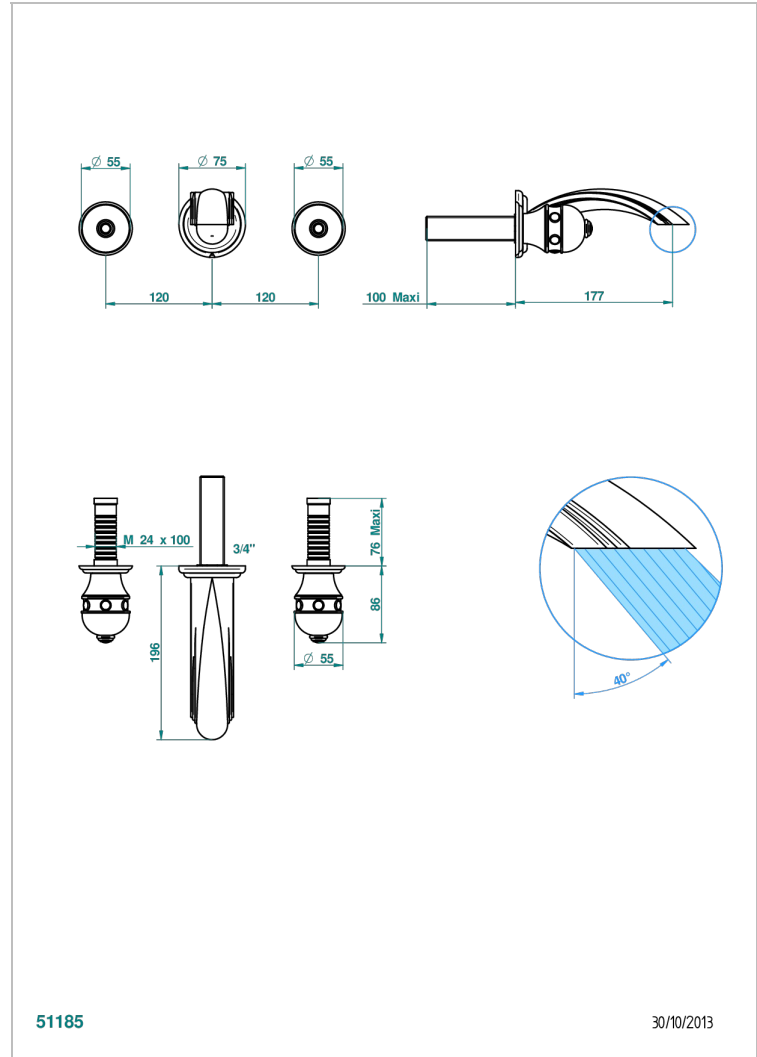

# SULLY WHITE ONYX

U1S-40GBUS

Trim for wall mounted 3-hole lavatory set only

THG<sup>®</sup>  
PARIS

51185

30/10/2013

## CHARACTERISTIC

- Sully white onyx
- Trim for wall mounted 3-hole lavatory set only

## RELATED SKU'S

- Ref. G00-40AM/US Rough parts for wall set (one counter clockwise and one clockwise cartridges)