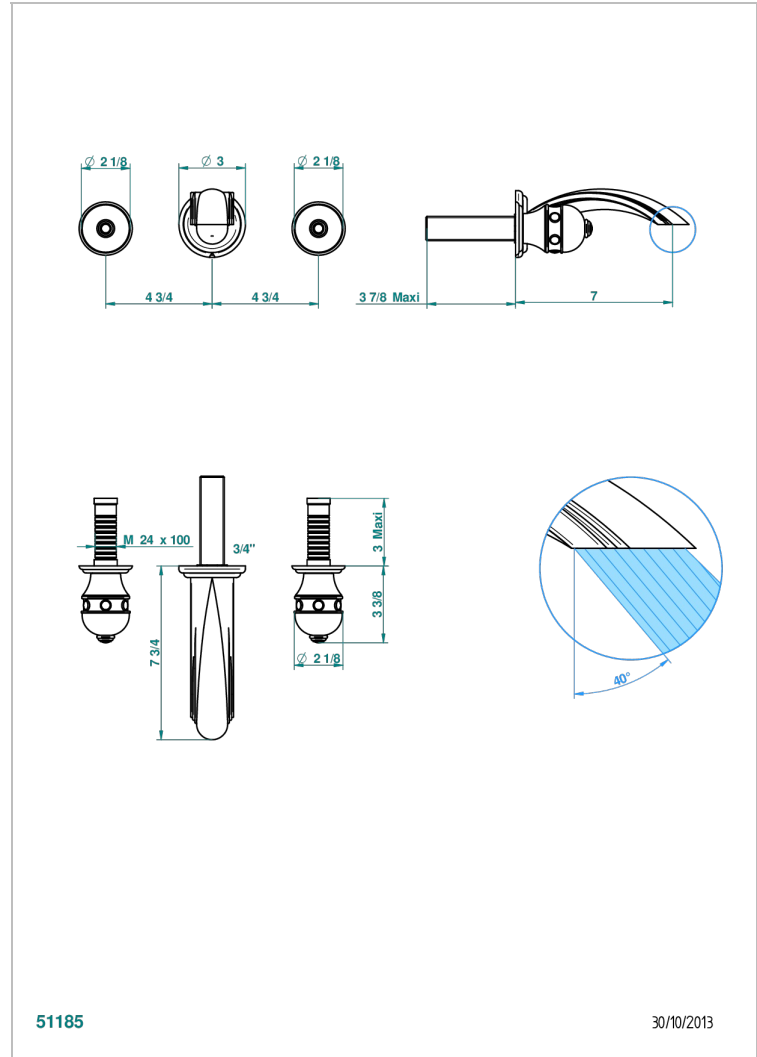

SULLY WHITE ONYX

U1S-40GBUS

Trim for wall mounted 3-hole lavatory set only

51185

30/10/2013

CHARACTERISTIC

- Sully white onyx
- Trim for wall mounted 3-hole lavatory set only

RELATED SKU'S

- Ref. G00-40AM/US Rough parts for wall set (one counter clockwise and one clockwise cartridges)

AVAILABLE FINITIONS

Black ceram - D30
Blush PVD - H62
Brass color PVD - H49
Brown bronze color PVD - F33
Chrome polished - A02
Chrome polished / gold polished - G02

Matt nickel color PVD - H56
Nickel antique / Sovereign - H28
Nickel color PVD - H55
Nickel polished - B01
Soft gold - F30
Soft matt gold - F31

Umber PVD - H66