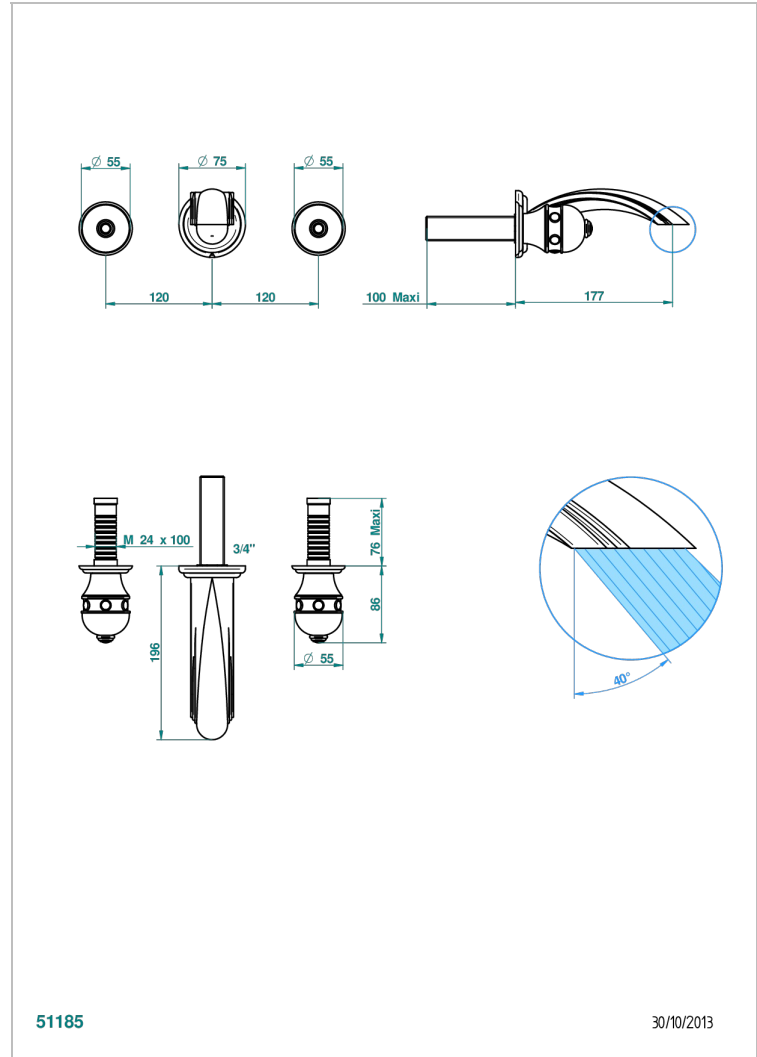

# SULLY WHITE ONYX

U1S-40GB

Trim only for wall mounted 3-hole basin mixer

THG<sup>®</sup>  
PARIS

51185

30/10/2013

## CHARACTERISTIC

- Sully white onyx
- Trim only for wall mounted 3-hole basin mixer

## RELATED SKU'S

- Ref. G00-40AC Rough parts for wall mounted 3 hole mixer, cross handle version
- Ref. G00-40AM Rough parts for wall mounted 3 hole mixer, lever handle version