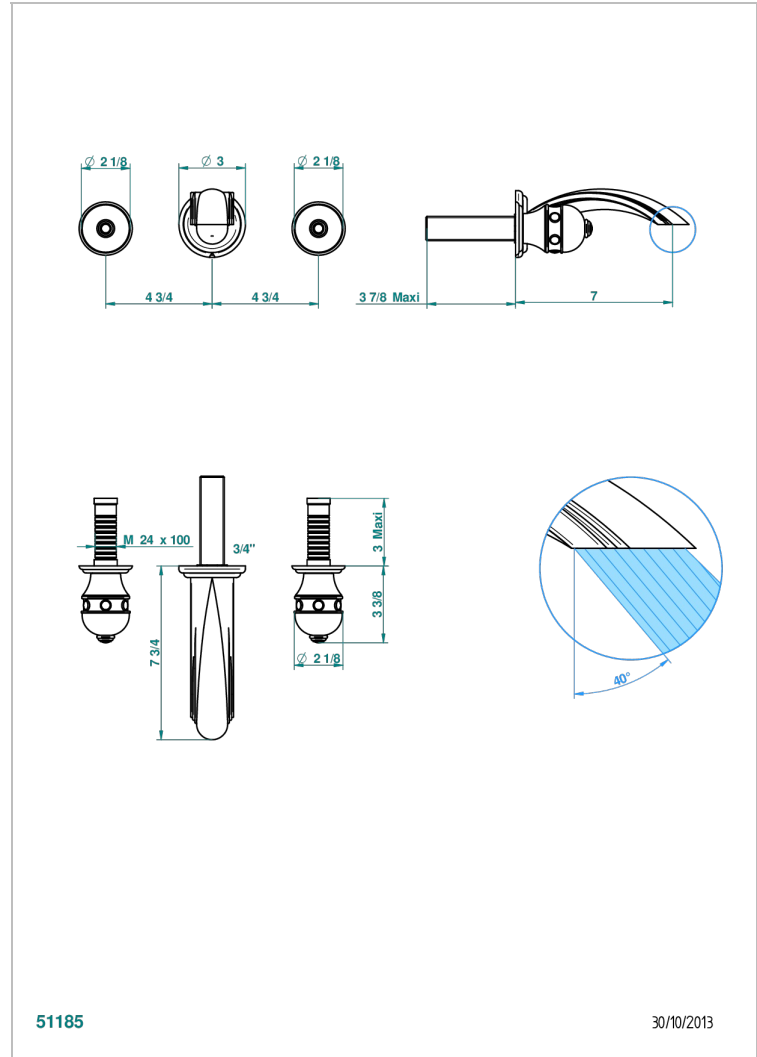

SULLY WHITE ONYX

U1S-40GB

Trim only for wall mounted 3-hole basin mixer

THG
PARIS

51185

30/10/2013

CHARACTERISTIC

- Sully white onyx
- Trim only for wall mounted 3-hole basin mixer

RELATED SKU'S

- Ref. G00-40AC Rough parts for wall mounted 3 hole mixer, cross handle version
- Ref. G00-40AM Rough parts for wall mounted 3 hole mixer, lever handle version

AVAILABLE FINITIONS

Antique nickel - H28
Black ceram - D30
Blush PVD - H62
Brass color PVD - H49
Brown bronze color PVD - F33
Gold color PVD - H52