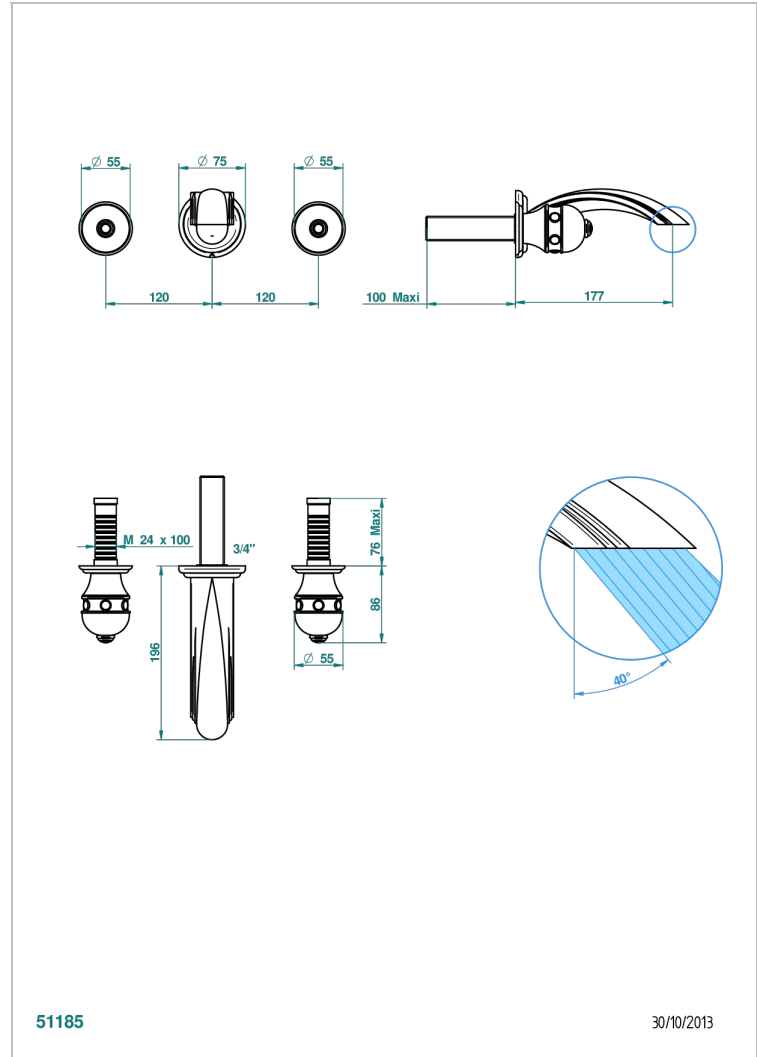

SULLY WHITE ONYX

U1S-40GB

Trim only for wall mounted 3-hole basin mixer

THG[®]
PARIS

CHARACTERISTIC

- Sully white onyx
- Trim only for wall mounted 3-hole basin mixer

RELATED SKU'S

- Ref. G00-40AC Rough parts for wall mounted 3 hole mixer, cross handle version
- Ref. G00-40AM Rough parts for wall mounted 3 hole mixer, lever handle version

AVAILABLE FINITIONS

Antique nickel - H28
Black ceram - D30
Blush PVD - H62
Brass color PVD - H49
Brown bronze color PVD - F33
Gold color PVD - H52

Graphite PVD - H64
Matt Umber PVD - H67
Matt blush PVD - H60
Matt brass color PVD - H50
Matt brown bronze color PVD - F34
Matt chrome - C02