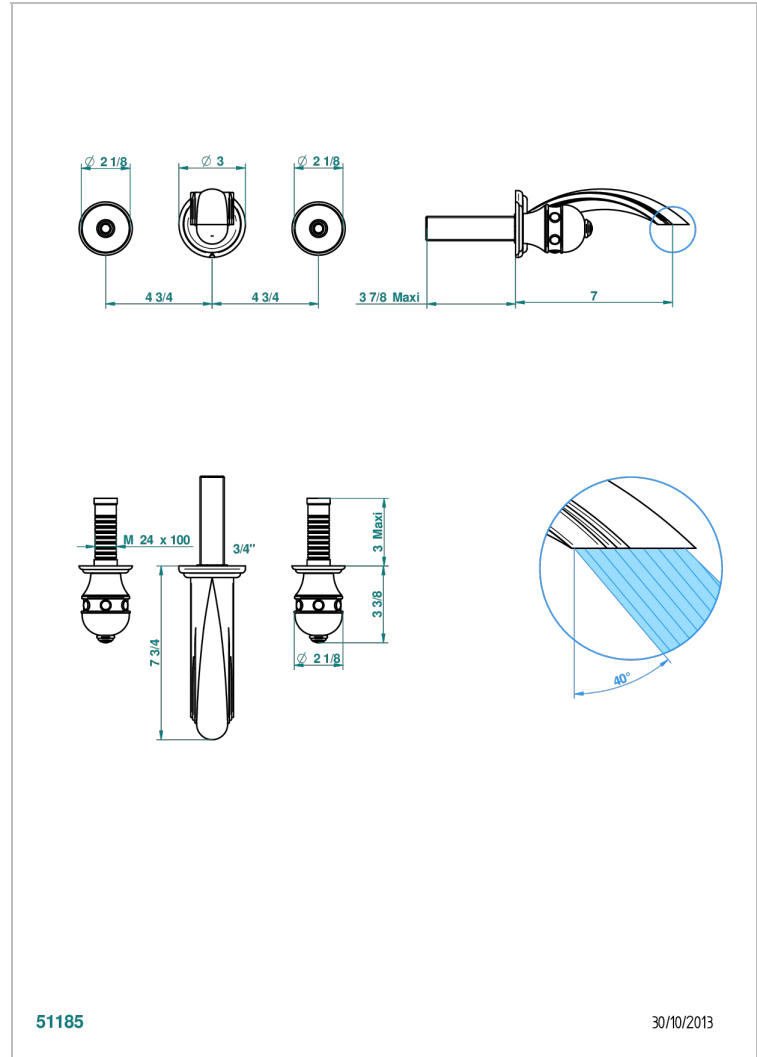

SULLY WHITE ONYX

U1S-40GB

Trim only for wall mounted 3-hole basin mixer

THG
PARIS

CHARACTERISTIC

- Sully white onyx
- Trim only for wall mounted 3-hole basin mixer

RELATED SKU'S

- Ref. G00-40AC Rough parts for wall mounted 3 hole mixer, cross handle version
- Ref. G00-40AM Rough parts for wall mounted 3 hole mixer, lever handle version

AVAILABLE FINITIONS

Antique nickel - H28
Black ceram - D30
Blush PVD - H62
Brass color PVD - H49
Brown bronze color PVD - F33
Gold color PVD - H52

Graphite PVD - H64
Matt Umber PVD - H67
Matt blush PVD - H60
Matt brass color PVD - H50
Matt brown bronze color PVD - F34
Matt chrome - C02