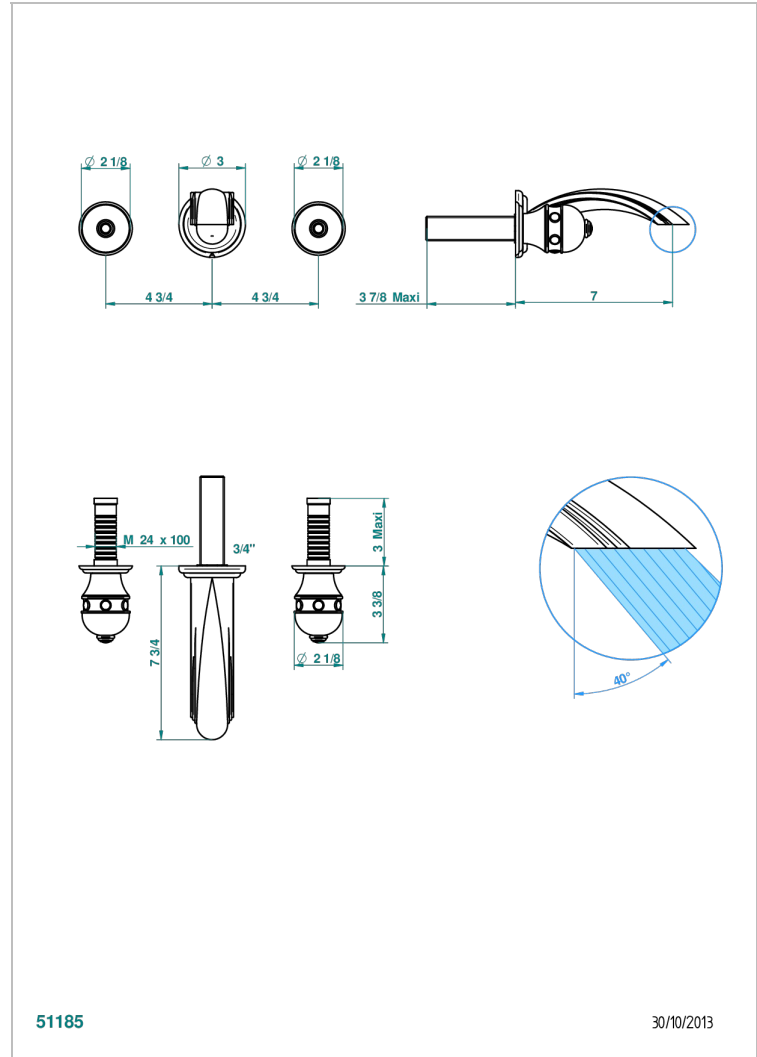

# SULLY WHITE ONYX

U1S-40GB

Trim only for wall mounted 3-hole basin mixer

THG  
PARIS

## CHARACTERISTIC

- Sully white onyx
- Trim only for wall mounted 3-hole basin mixer

## RELATED SKU'S

- Ref. G00-40AC Rough parts for wall mounted 3 hole mixer, cross handle version
- Ref. G00-40AM Rough parts for wall mounted 3 hole mixer, lever handle version