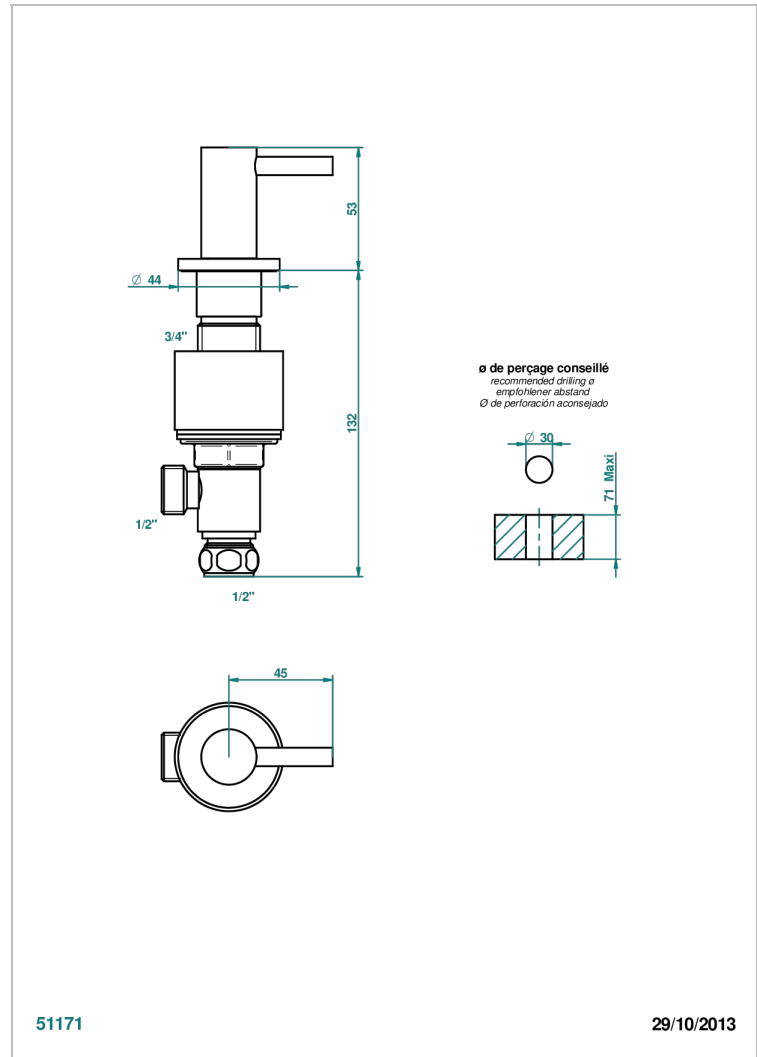

# NANO WITH LEVER

G5B-35/C

Rim mounted 1/2" valve, cold

## CHARACTERISTIC

- Nano with lever
- Rim mounted 1/2" valve, cold