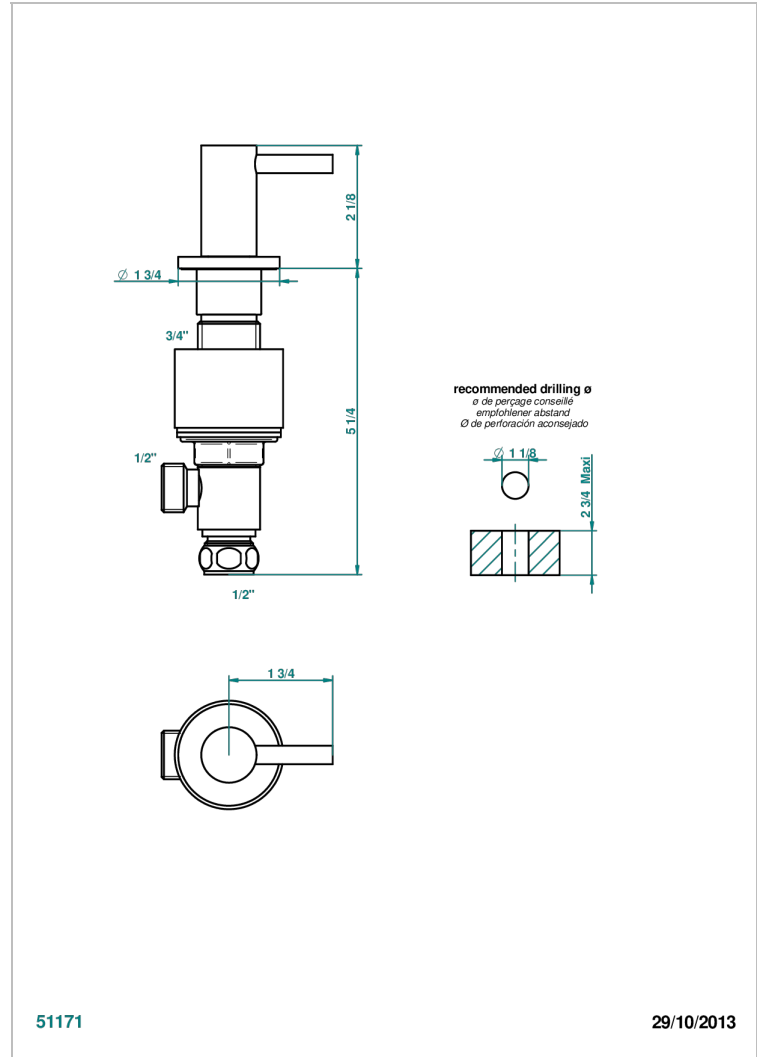

# NANO WITH LEVER

G5B-35/C

Rim mounted 1/2" valve, cold

51171

29/10/2013

## CHARACTERISTIC

- Nano with lever
- Rim mounted 1/2" valve, cold