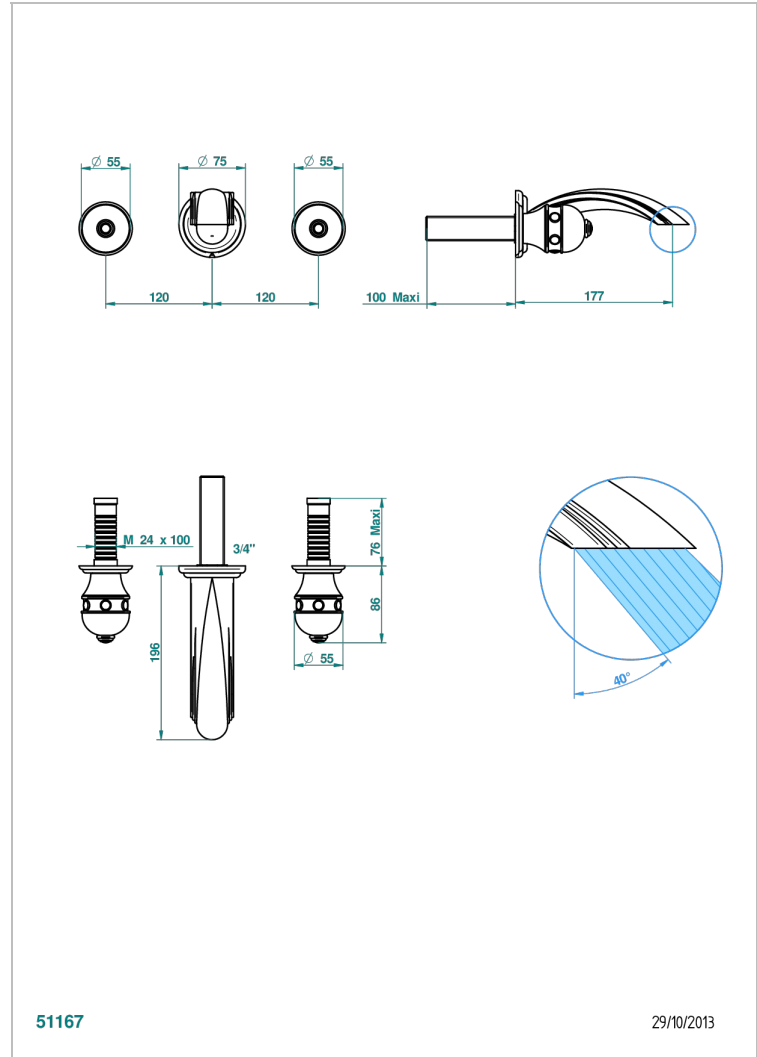

# SULLY LAPIS LAZULI

A1W-41GB

Trim for wall mounted 3-hole bath set only

51167

29/10/2013

## CHARACTERISTIC

- Sully Lapis Lazuli
- Trim for wall mounted 3-hole bath set only

## RELATED SKU'S

- Ref. G00-40AM/US Rough parts for wall set (one counter clockwise and one clockwise cartridges)