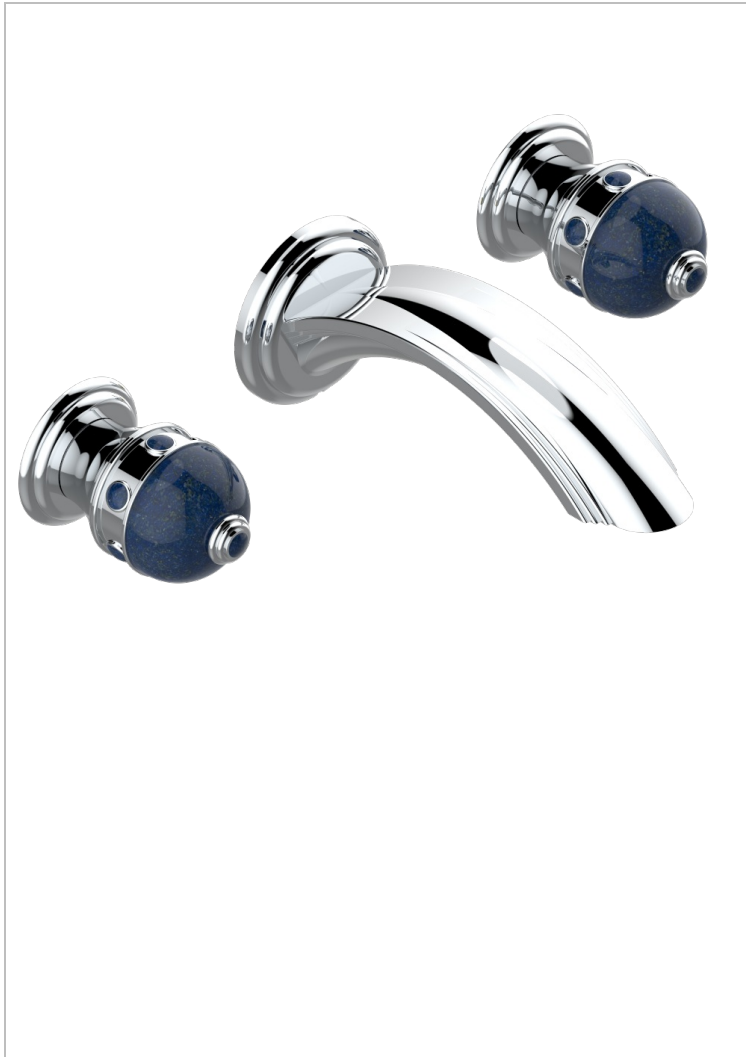

SULLY LAPIS LAZULI

A1W-41GB

Trim for wall mounted 3-hole bath set only

51167

29/10/2013

CHARACTERISTIC

- Sully Lapis Lazuli
- Trim for wall mounted 3-hole bath set only

RELATED SKU'S

- Ref. G00-40AM/US Rough parts for wall set (one counter clockwise and one clockwise cartridges)

AVAILABLE FINITIONS

Black ceram - D30
Blush PVD - H62
Brass color PVD - H49
Brown bronze color PVD - F33
Chrome polished - A02
Chrome polished / gold polished - G02

Gold color PVD - H52
Gold mat - F07
Gold polished - F01
Graphite PVD - H64
Matt Umber PVD - H67
Matt blush PVD - H60

Matt brass color PVD - H50
Matt brown bronze color PVD - F34
Matt chrome (American satin) - C02
Matt gold color PVD - H53
Matt graphite PVD - H65
Matt nickel (American satin) - C01

Matt nickel color PVD - H56
Nickel antique / Sovereign - H28
Nickel color PVD - H55
Nickel polished - B01
Soft gold - F30
Soft matt gold - F31

Umber PVD - H66