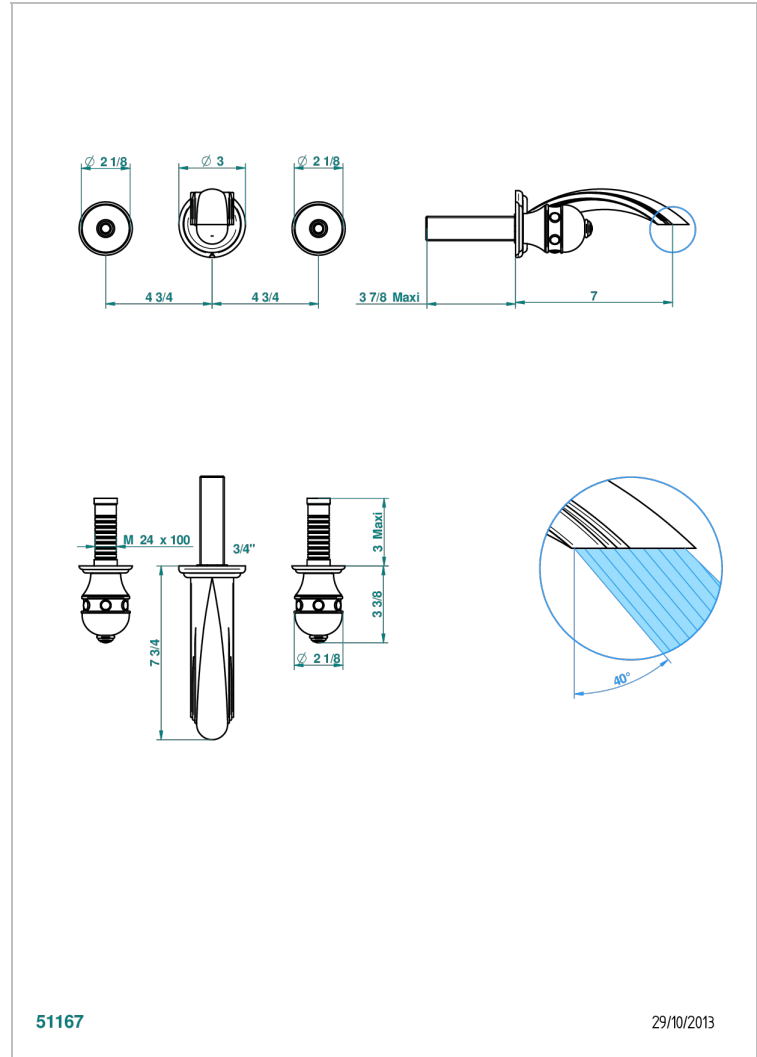

SULLY LAPIS LAZULI

A1W-41GB

Trim for wall mounted 3-hole bath set only

51167

29/10/2013

CHARACTERISTIC

- Sully Lapis Lazuli
- Trim for wall mounted 3-hole bath set only

RELATED SKU'S

- Ref. G00-40AM/US Rough parts for wall set (one counter clockwise and one clockwise cartridges)

AVAILABLE FINITIONS

Black ceram - D30
Blush PVD - H62
Brass color PVD - H49
Brown bronze color PVD - F33
Chrome polished - A02
Chrome polished / gold polished - G02