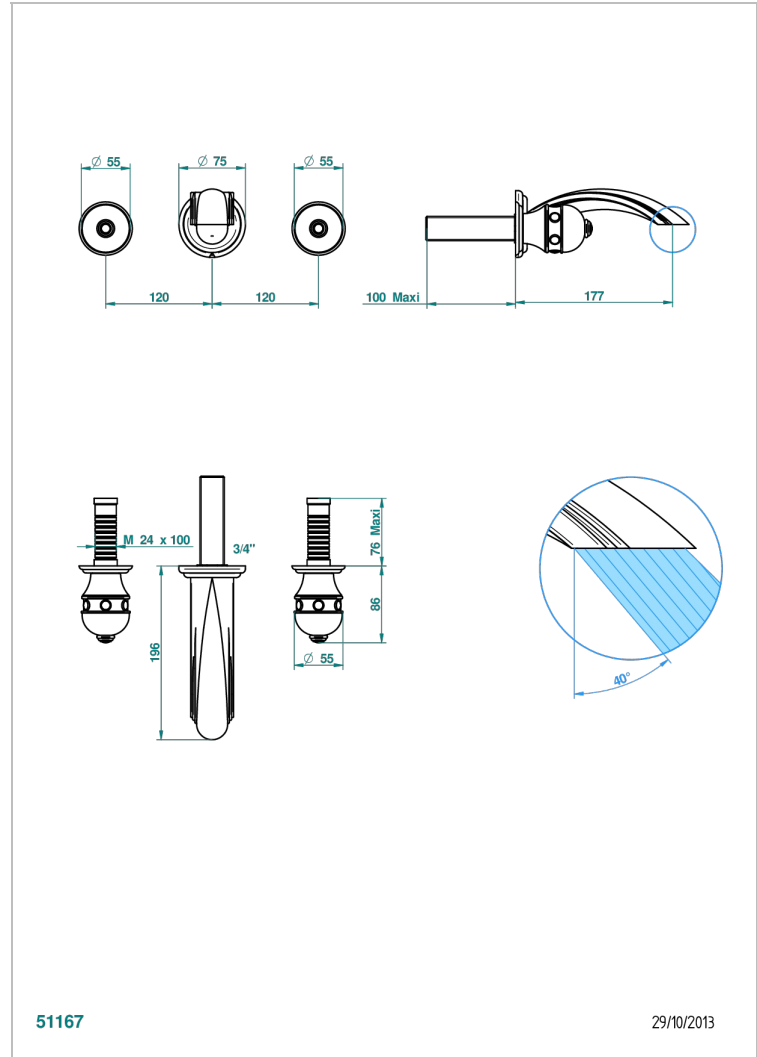

SULLY LAPIS LAZULI

A1W-41GB

Trim only for wall mounted 3-hole bath mixer

THG[®]
PARIS

51167

29/10/2013

CARACTERÍSTICAS

- Sully Lapis Lazuli
- Trim only for wall mounted 3-hole bath mixer

PRODUCTOS RELACIONADOS

- Ref. G00-40AC Rough parts for wall mounted 3 hole mixer, cross handle version
- Ref. G00-40AM Rough parts for wall mounted 3 hole mixer, lever handle version

ACABADOS DISPONIBLES