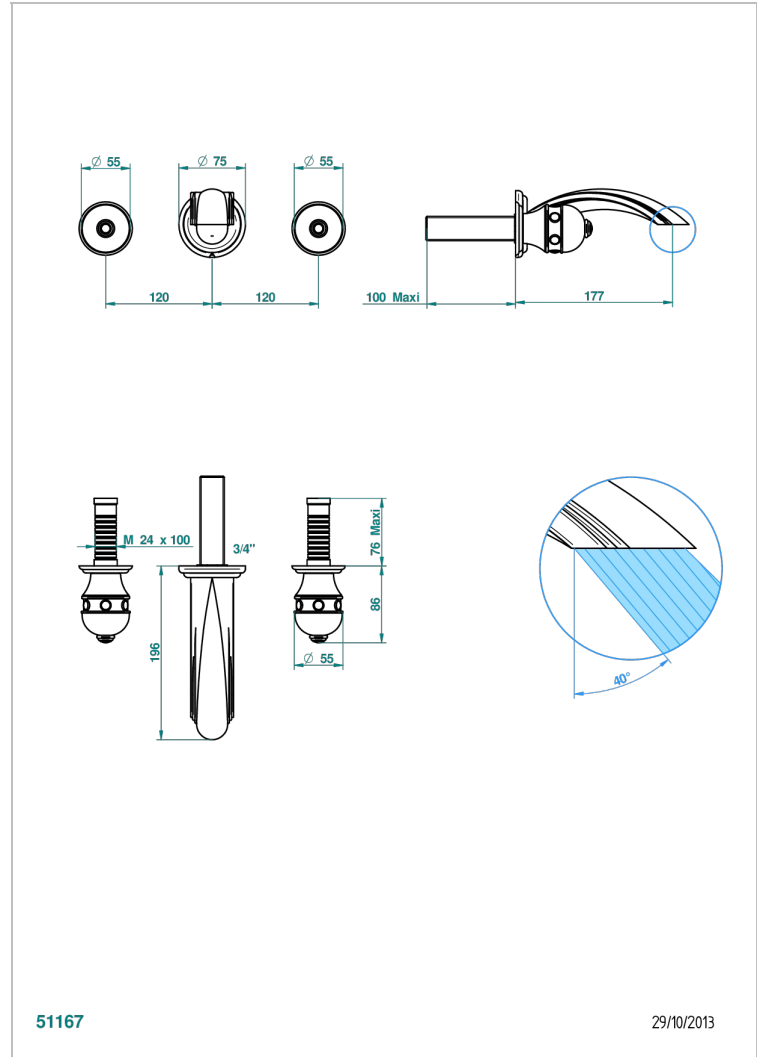

SULLY LAPIS LAZULI

A1W-41GB

Trim only for wall mounted 3-hole bath mixer

THG[®]
PARIS

51167

29/10/2013

CHARACTERISTIC

- Sully Lapis Lazuli
- Trim only for wall mounted 3-hole bath mixer

RELATED SKU'S

- Ref. G00-40AC Rough parts for wall mounted 3 hole mixer, cross handle version
- Ref. G00-40AM Rough parts for wall mounted 3 hole mixer, lever handle version

AVAILABLE FINITIONS

Antique nickel - H28
Black ceram - D30
Blush PVD - H62
Brass color PVD - H49
Brown bronze color PVD - F33
Gold color PVD - H52