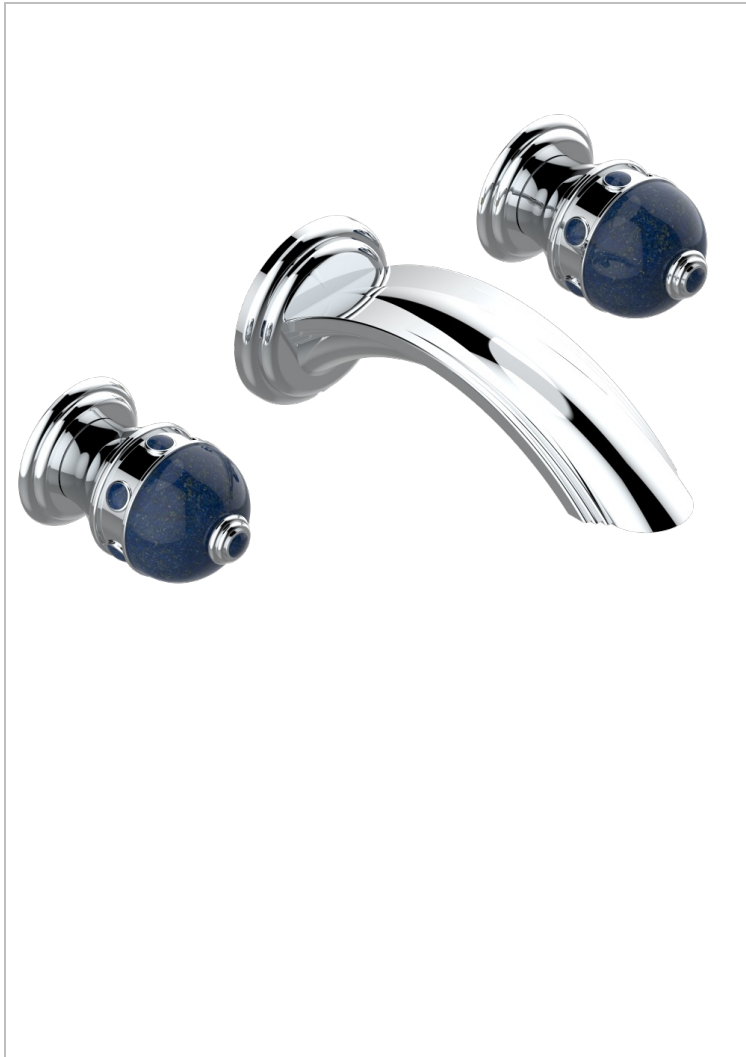

SULLY LAPIS LAZULI

A1W-41GB

Trim only for wall mounted 3-hole bath mixer

THG[®]
PARIS

51167

29/10/2013

CHARACTERISTIC

- Sully Lapis Lazuli
- Trim only for wall mounted 3-hole bath mixer

RELATED SKU'S

- Ref. G00-40AC Rough parts for wall mounted 3 hole mixer, cross handle version
- Ref. G00-40AM Rough parts for wall mounted 3 hole mixer, lever handle version

AVAILABLE FINITIONS

Antique nickel - H28
Black ceram - D30
Blush PVD - H62
Brass color PVD - H49
Brown bronze color PVD - F33
Gold color PVD - H52

Graphite PVD - H64
Matt Umber PVD - H67
Matt blush PVD - H60
Matt brass color PVD - H50
Matt brown bronze color PVD - F34
Matt chrome - C02

Matt gold - F07
Matt gold color PVD - H53
Matt graphite PVD - H65
Matt nickel (color finish) - C01
Matt nickel color PVD - H56
Nickel color PVD - H55

Polished chrome (color finish) - A02
Polished chrome / Polished gold (color finish) - G02
Polished gold (color finish) - F01
Polished nickel - B01
Soft gold - F30
Soft matt gold - F31
Umber PVD - H66