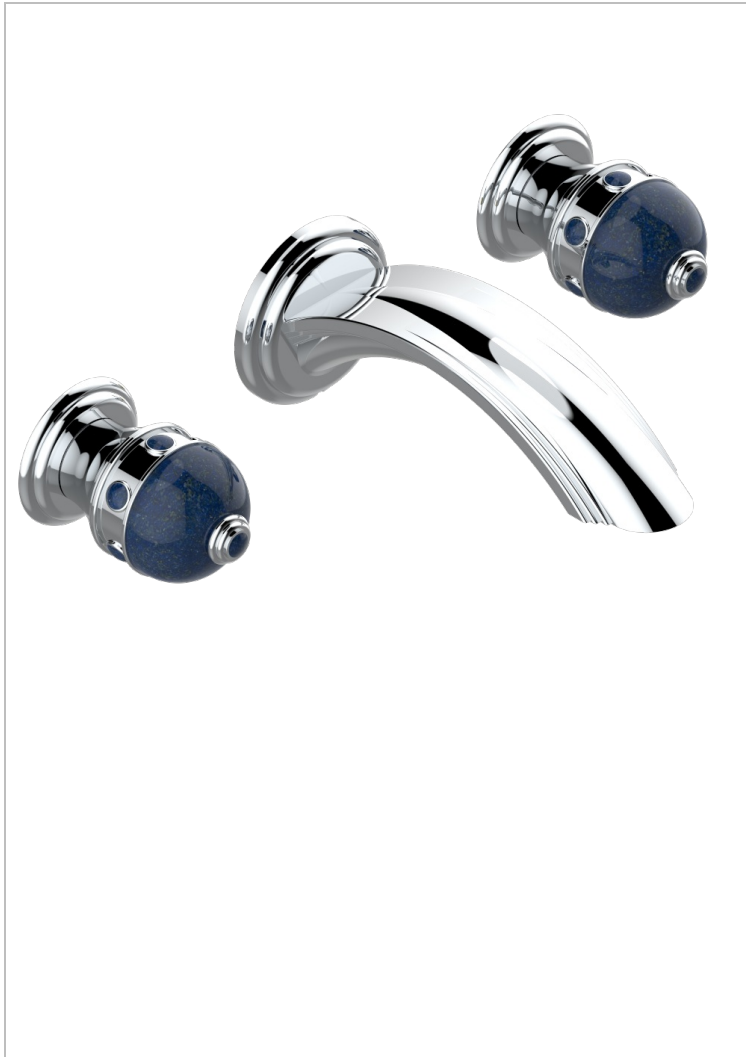

# SULLY LAPIS LAZULI

A1W-41GB

Trim only for wall mounted 3-hole bath mixer

THG<sup>®</sup>  
PARIS

## CARACTERÍSTICAS

- Sully Lapis Lazuli
- Trim only for wall mounted 3-hole bath mixer

## PRODUCTOS RELACIONADOS

- Ref. G00-40AC Rough parts for wall mounted 3 hole mixer, cross handle version
- Ref. G00-40AM Rough parts for wall mounted 3 hole mixer, lever handle version

## ACABADOS DISPONIBLES

Cerámica negra mate - D30  
Cromo - A02  
Cromo / dorado - G02  
Cromo mate - C02  
Dorado - F01  
Dorado mate - F07

Dorado pálido - F30  
Dorado pálido mate (sin barniz) - F31  
Níquel - B01  
Níquel mate - C01  
Níquel viejo - H28  
Pvd blush - H62