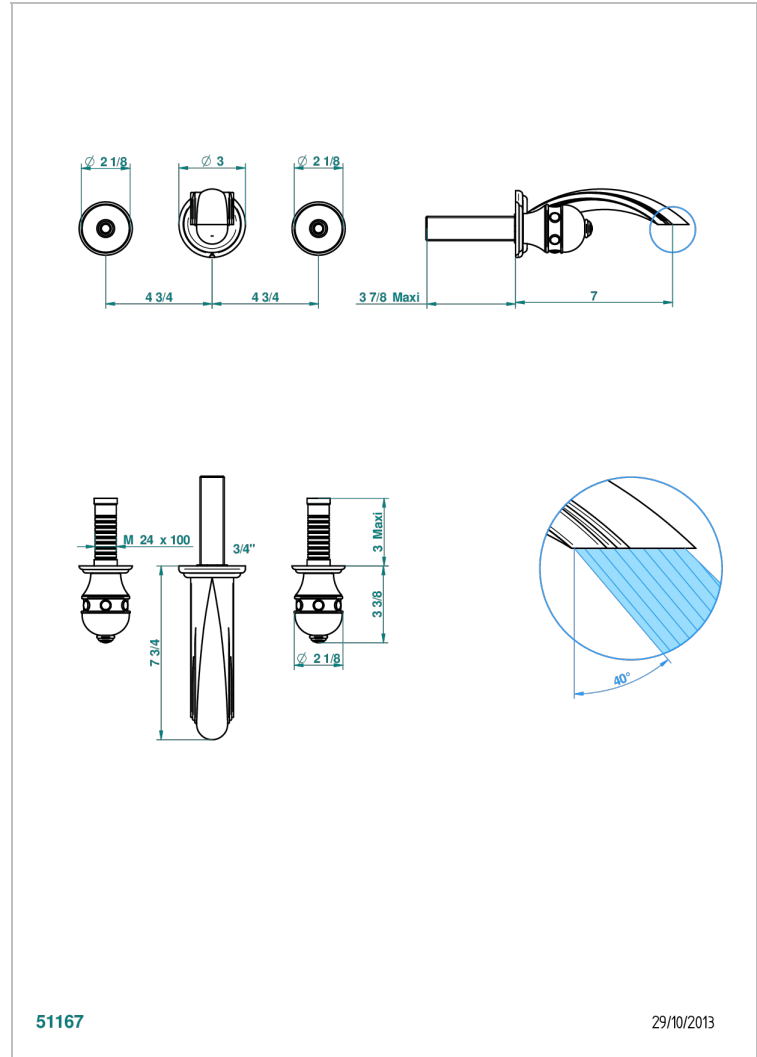

# SULLY LAPIS LAZULI

A1W-41GB

Trim only for wall mounted 3-hole bath mixer

THG<sup>®</sup>  
PARIS

## CARACTERÍSTICAS

- Sully Lapis Lazuli
- Trim only for wall mounted 3-hole bath mixer

## PRODUCTOS RELACIONADOS

- Ref. G00-40AC Rough parts for wall mounted 3 hole mixer, cross handle version
- Ref. G00-40AM Rough parts for wall mounted 3 hole mixer, lever handle version