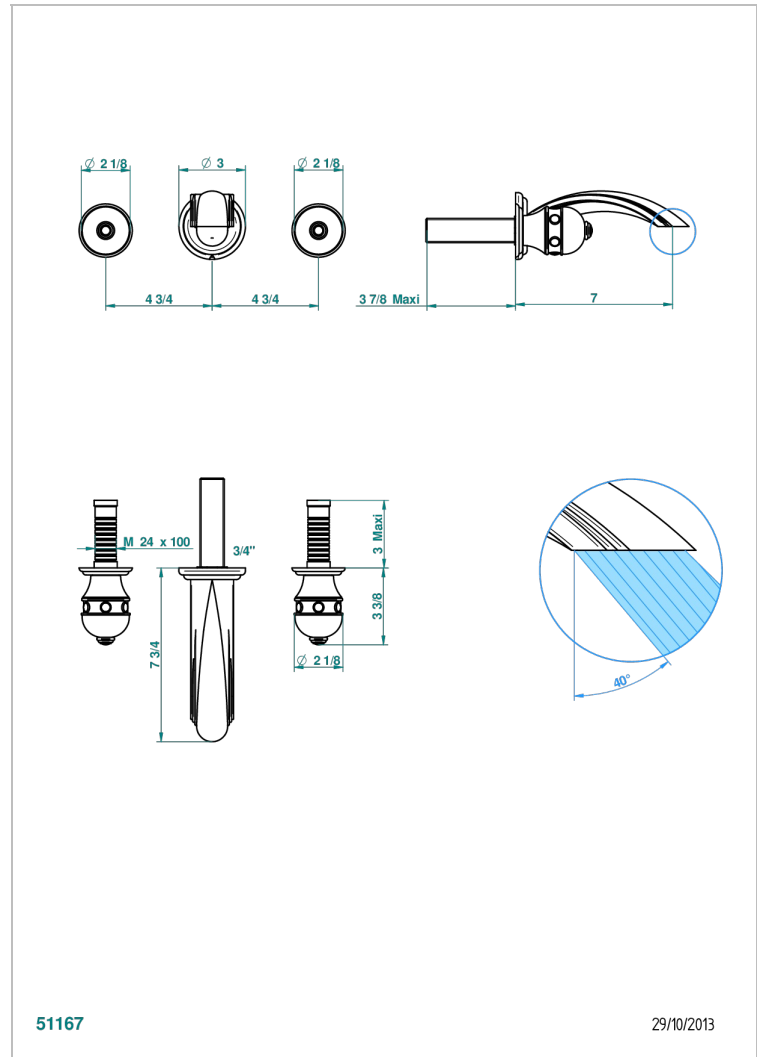

# SULLY LAPIS LAZULI

A1W-41GB

Trim only for wall mounted 3-hole bath mixer

THG<sup>®</sup>  
PARIS

## CHARACTERISTIC

- Sully Lapis Lazuli
- Trim only for wall mounted 3-hole bath mixer

## RELATED SKU'S

- Ref. G00-40AC Rough parts for wall mounted 3 hole mixer, cross handle version
- Ref. G00-40AM Rough parts for wall mounted 3 hole mixer, lever handle version