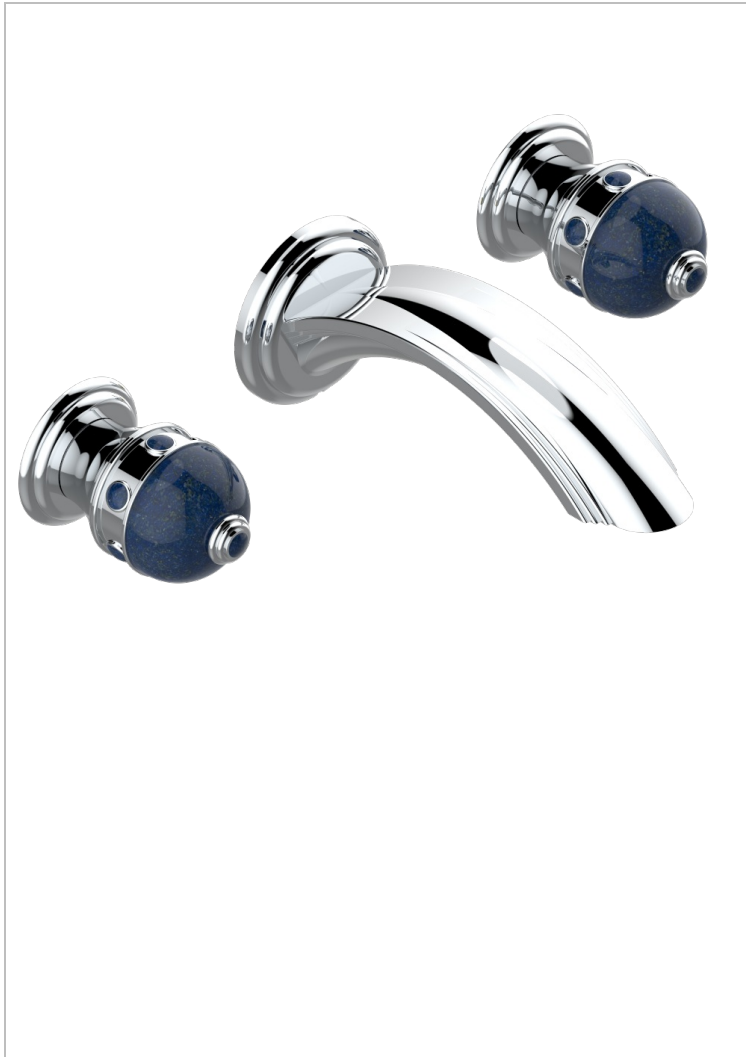

# SULLY LAPIS LAZULI

A1W-41GB

Trim only for wall mounted 3-hole bath mixer

THG<sup>®</sup>  
PARIS

## CHARACTERISTIC

- Sully Lapis Lazuli
- Trim only for wall mounted 3-hole bath mixer

## RELATED SKU'S

- Ref. G00-40AC Rough parts for wall mounted 3 hole mixer, cross handle version
- Ref. G00-40AM Rough parts for wall mounted 3 hole mixer, lever handle version

## AVAILABLE FINITIONS

Antique nickel - H28  
Black ceram - D30  
Blush PVD - H62  
Brass color PVD - H49  
Brown bronze color PVD - F33  
Gold color PVD - H52

Graphite PVD - H64  
Matt Umber PVD - H67  
Matt blush PVD - H60  
Matt brass color PVD - H50  
Matt brown bronze color PVD - F34  
Matt chrome - C02