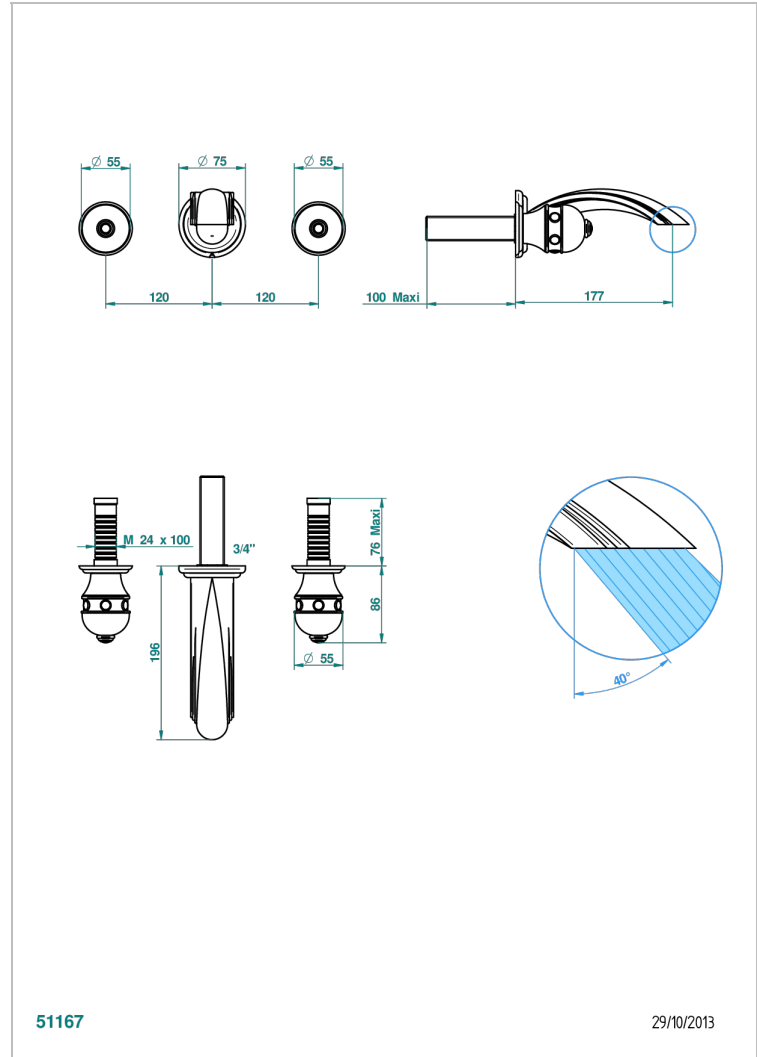

# SULLY LAPIS LAZULI

A1W-41GB

Trim only for wall mounted 3-hole bath mixer

THG<sup>®</sup>  
PARIS

## CHARACTERISTIC

- Sully Lapis Lazuli
- Trim only for wall mounted 3-hole bath mixer

## RELATED SKU'S

- Ref. G00-40AC Rough parts for wall mounted 3 hole mixer, cross handle version
- Ref. G00-40AM Rough parts for wall mounted 3 hole mixer, lever handle version