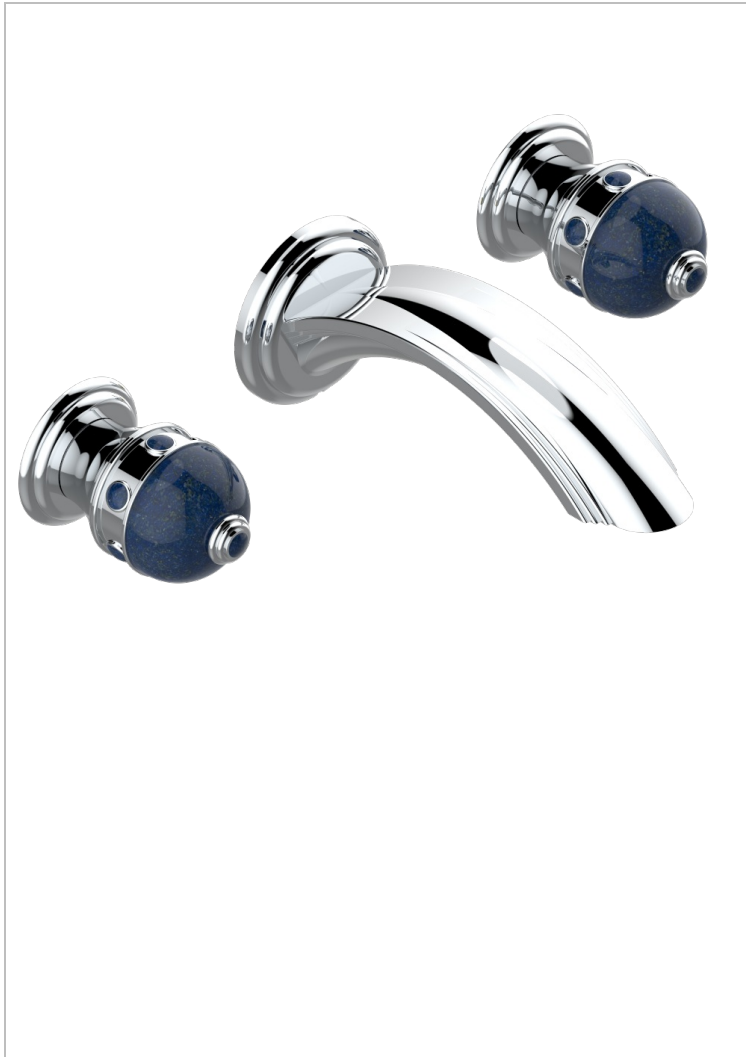

SULLY LAPIS LAZULI

A1W-41GB

Trim only for wall mounted 3-hole bath mixer

THG[®]
PARIS

CHARACTERISTIC

- Sully Lapis Lazuli
- Trim only for wall mounted 3-hole bath mixer

RELATED SKU'S

- Ref. G00-40AC Rough parts for wall mounted 3 hole mixer, cross handle version
- Ref. G00-40AM Rough parts for wall mounted 3 hole mixer, lever handle version

AVAILABLE FINITIONS

Antique nickel - H28
Black ceram - D30
Blush PVD - H62
Brass color PVD - H49
Brown bronze color PVD - F33
Gold color PVD - H52

Graphite PVD - H64
Matt Umber PVD - H67
Matt blush PVD - H60
Matt brass color PVD - H50
Matt brown bronze color PVD - F34
Matt chrome - C02

Matt gold - F07
Matt gold color PVD - H53
Matt graphite PVD - H65
Matt nickel (color finish) - C01
Matt nickel color PVD - H56
Nickel color PVD - H55

Polished chrome (color finish) - A02
Polished chrome / Polished gold (color finish) - G02
Polished gold (color finish) - F01
Polished nickel - B01
Soft gold - F30
Soft matt gold - F31
Umber PVD - H66