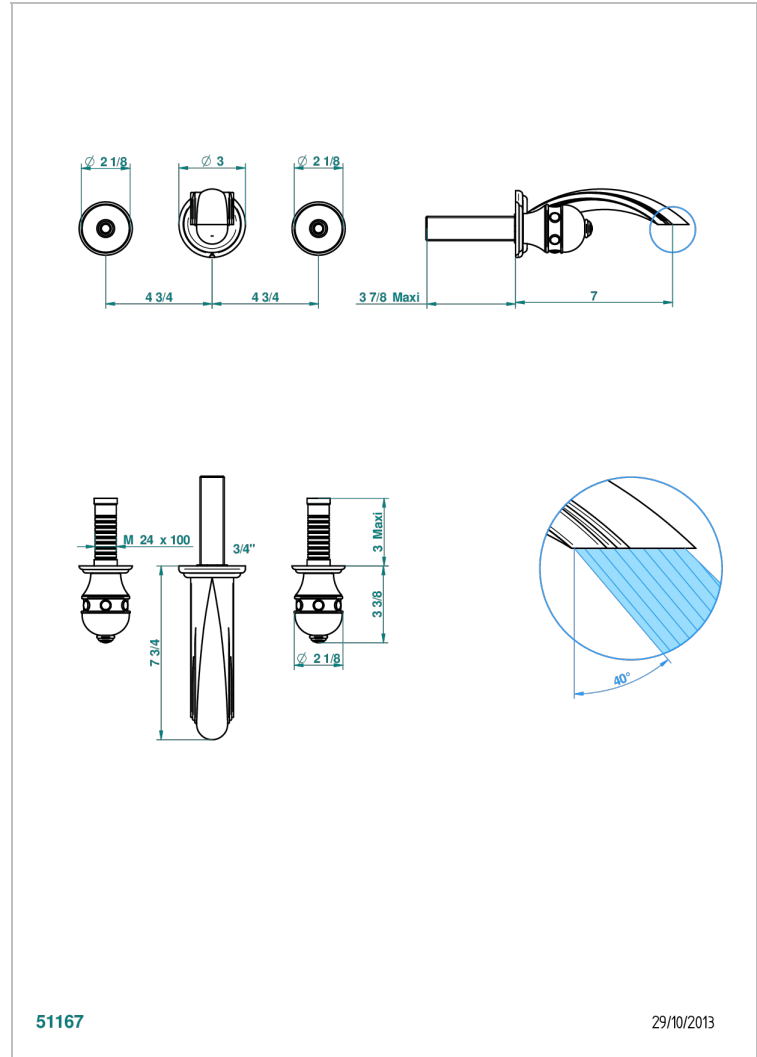

SULLY LAPIS LAZULI

A1W-41GB

Trim only for wall mounted 3-hole bath mixer

THG[®]
PARIS

CHARACTERISTIC

- Sully Lapis Lazuli
- Trim only for wall mounted 3-hole bath mixer

RELATED SKU'S

- Ref. G00-40AC Rough parts for wall mounted 3 hole mixer, cross handle version
- Ref. G00-40AM Rough parts for wall mounted 3 hole mixer, lever handle version

AVAILABLE FINITIONS

Antique nickel - H28
Black ceram - D30
Blush PVD - H62
Brass color PVD - H49
Brown bronze color PVD - F33
Gold color PVD - H52

Graphite PVD - H64
Matt Umber PVD - H67
Matt blush PVD - H60
Matt brass color PVD - H50
Matt brown bronze color PVD - F34
Matt chrome - C02