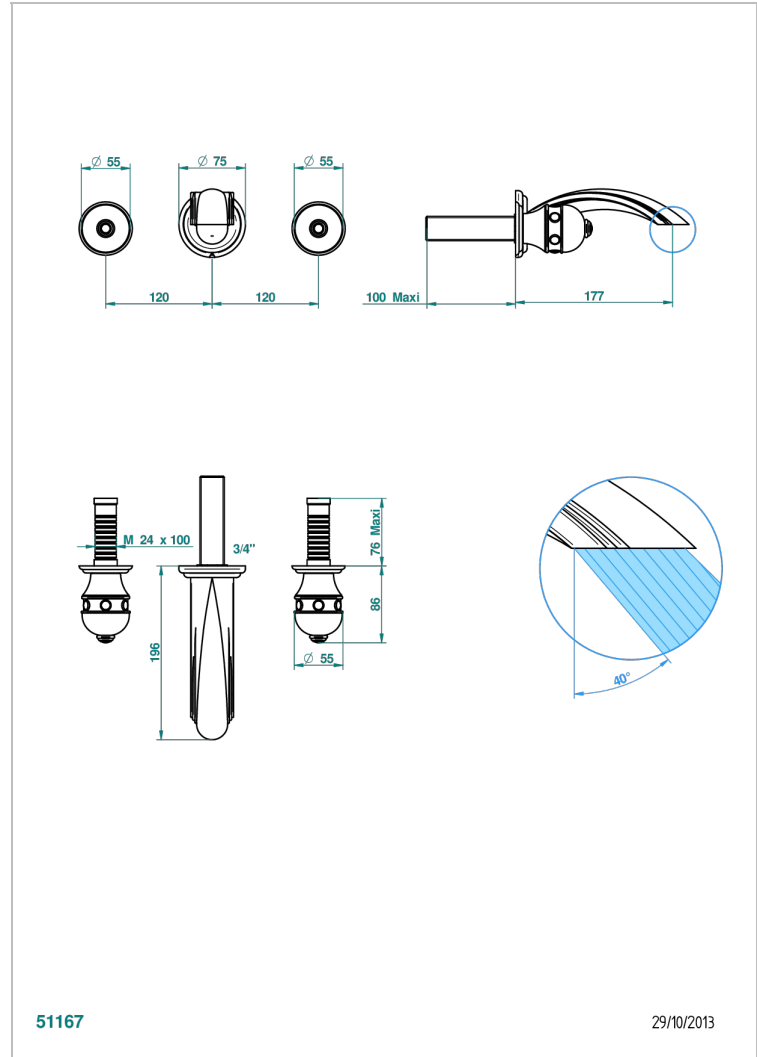

SULLY LAPIS LAZULI

A1W-40GBUS

Trim for wall mounted 3-hole lavatory set only

51167

29/10/2013

CHARACTERISTIC

- Sully Lapis Lazuli
- Trim for wall mounted 3-hole lavatory set only

RELATED SKU'S

- Ref. G00-40AM/US Rough parts for wall set (one counter clockwise and one clockwise cartridges)

AVAILABLE FINITIONS

Black ceram - D30
Blush PVD - H62
Brass color PVD - H49
Brown bronze color PVD - F33
Chrome polished - A02
Chrome polished / gold polished - G02