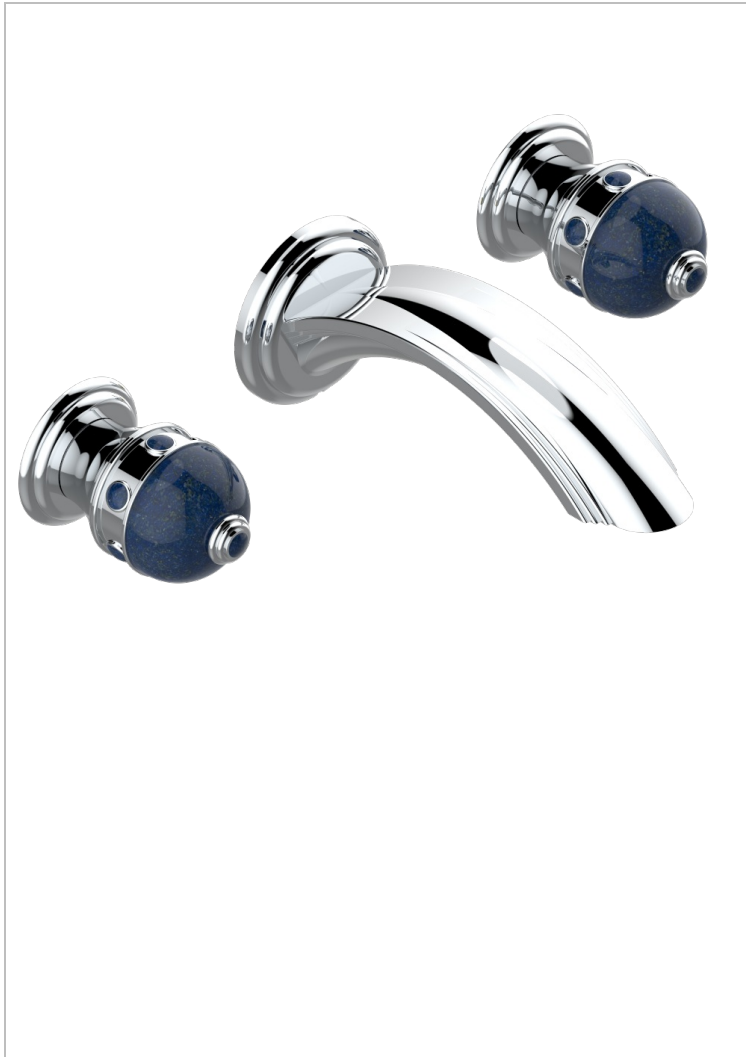

SULLY LAPIS LAZULI

A1W-40GBUS

Trim for wall mounted 3-hole lavatory set only

51167

29/10/2013

CHARACTERISTIC

- Sully Lapis Lazuli
- Trim for wall mounted 3-hole lavatory set only

RELATED SKU'S

- Ref. G00-40AM/US Rough parts for wall set (one counter clockwise and one clockwise cartridges)

AVAILABLE FINITIONS

Black ceram - D30
Blush PVD - H62
Brass color PVD - H49
Brown bronze color PVD - F33
Chrome polished - A02
Chrome polished / gold polished - G02

Gold color PVD - H52
Gold mat - F07
Gold polished - F01
Graphite PVD - H64
Matt Umber PVD - H67
Matt blush PVD - H60

Matt brass color PVD - H50
Matt brown bronze color PVD - F34
Matt chrome (American satin) - C02
Matt gold color PVD - H53
Matt graphite PVD - H65
Matt nickel (American satin) - C01

Matt nickel color PVD - H56
Nickel antique / Sovereign - H28
Nickel color PVD - H55
Nickel polished - B01
Soft gold - F30
Soft matt gold - F31

Umber PVD - H66