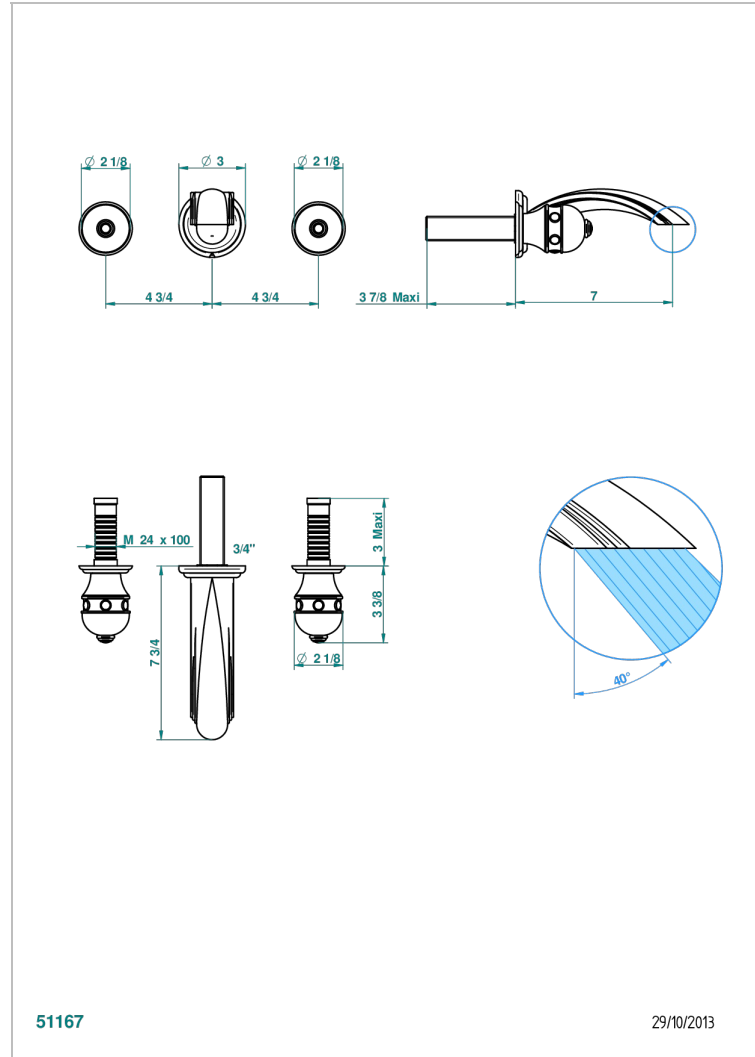

SULLY LAPIS LAZULI

A1W-40GBUS

Trim for wall mounted 3-hole lavatory set only

51167

29/10/2013

CHARACTERISTIC

- Sully Lapis Lazuli
- Trim for wall mounted 3-hole lavatory set only

RELATED SKU'S

- Ref. G00-40AM/US Rough parts for wall set (one counter clockwise and one clockwise cartridges)

AVAILABLE FINITIONS

Black ceram - D30
Blush PVD - H62
Brass color PVD - H49
Brown bronze color PVD - F33
Chrome polished - A02
Chrome polished / gold polished - G02