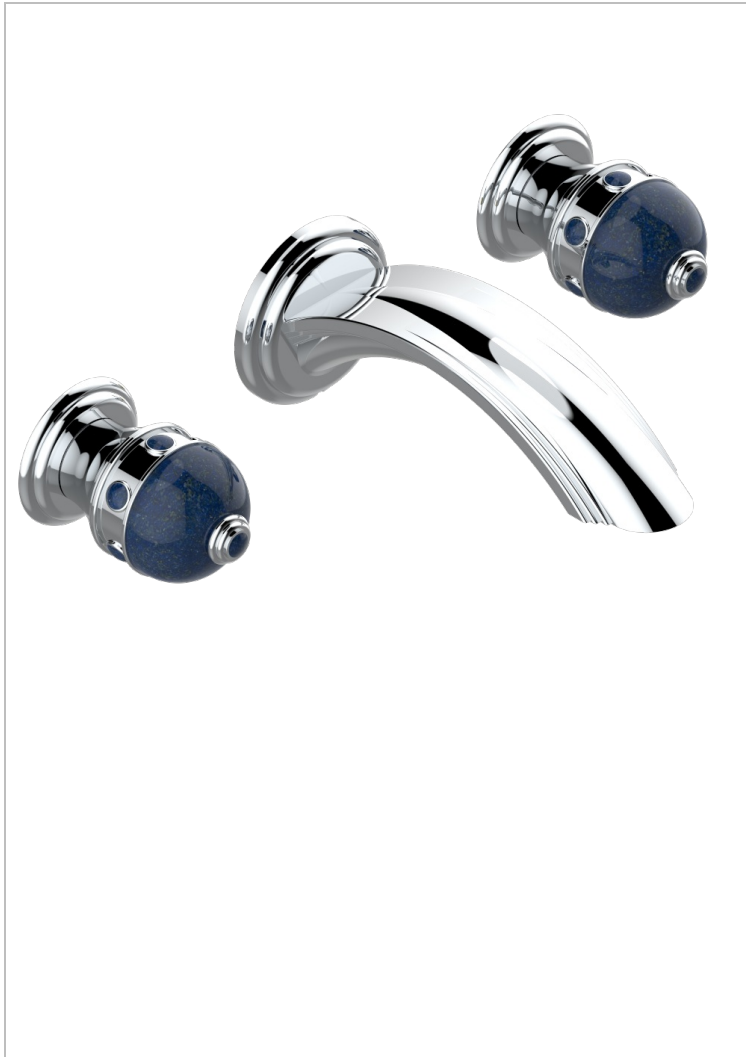

SULLY LAPIS LAZULI

A1W-40GB

Trim only for wall mounted 3-hole basin mixer

THG[®]
PARIS

51167

29/10/2013

CHARACTERISTIC

- Sully Lapis Lazuli
- Trim only for wall mounted 3-hole basin mixer

RELATED SKU'S

- Ref. G00-40AC Rough parts for wall mounted 3 hole mixer, cross handle version
- Ref. G00-40AM Rough parts for wall mounted 3 hole mixer, lever handle version

AVAILABLE FINITIONS

Antique nickel - H28
Black ceram - D30
Blush PVD - H62
Brass color PVD - H49
Brown bronze color PVD - F33
Gold color PVD - H52

Graphite PVD - H64
Matt Umber PVD - H67
Matt blush PVD - H60
Matt brass color PVD - H50
Matt brown bronze color PVD - F34
Matt chrome - C02

Matt gold - F07
Matt gold color PVD - H53
Matt graphite PVD - H65
Matt nickel (color finish) - C01
Matt nickel color PVD - H56
Nickel color PVD - H55

Polished chrome (color finish) - A02
Polished chrome / Polished gold (color finish) - G02
Polished gold (color finish) - F01
Polished nickel - B01
Soft gold - F30
Soft matt gold - F31
Umber PVD - H66