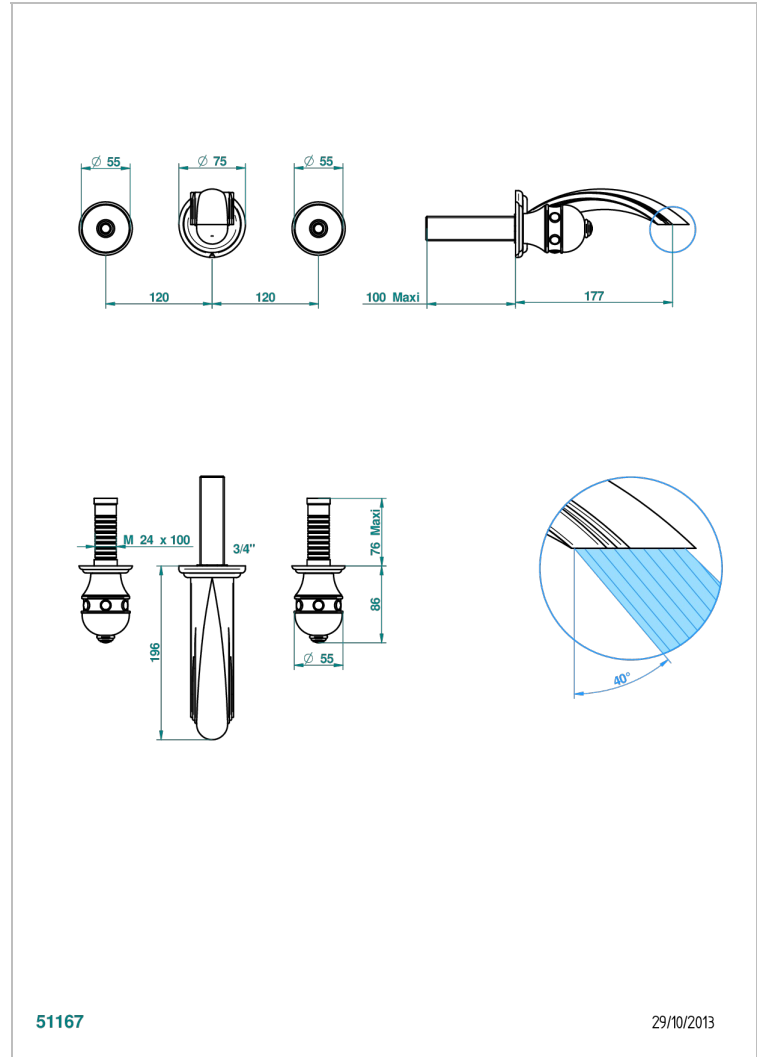

SULLY LAPIS LAZULI

A1W-40GB

Trim only for wall mounted 3-hole basin mixer

THG[®]
PARIS

51167

29/10/2013

CHARACTERISTIC

- Sully Lapis Lazuli
- Trim only for wall mounted 3-hole basin mixer

RELATED SKU'S

- Ref. G00-40AC Rough parts for wall mounted 3 hole mixer, cross handle version
- Ref. G00-40AM Rough parts for wall mounted 3 hole mixer, lever handle version

AVAILABLE FINITIONS

Antique nickel - H28
Black ceram - D30
Blush PVD - H62
Brass color PVD - H49
Brown bronze color PVD - F33
Gold color PVD - H52