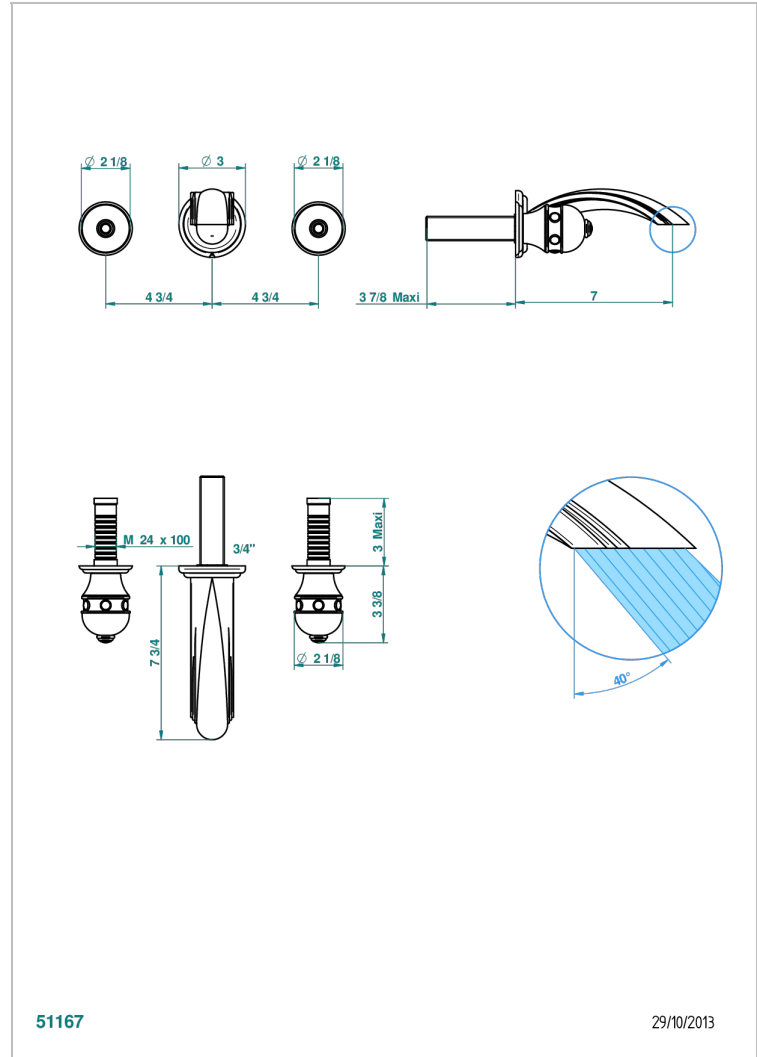

SULLY LAPIS LAZULI

A1W-40GB

Trim only for wall mounted 3-hole basin mixer

THG[®]
PARIS

51167

29/10/2013

CHARACTERISTIC

- Sully Lapis Lazuli
- Trim only for wall mounted 3-hole basin mixer

RELATED SKU'S

- Ref. G00-40AC Rough parts for wall mounted 3 hole mixer, cross handle version
- Ref. G00-40AM Rough parts for wall mounted 3 hole mixer, lever handle version

AVAILABLE FINITIONS

Antique nickel - H28
Black ceram - D30
Blush PVD - H62
Brass color PVD - H49
Brown bronze color PVD - F33
Gold color PVD - H52