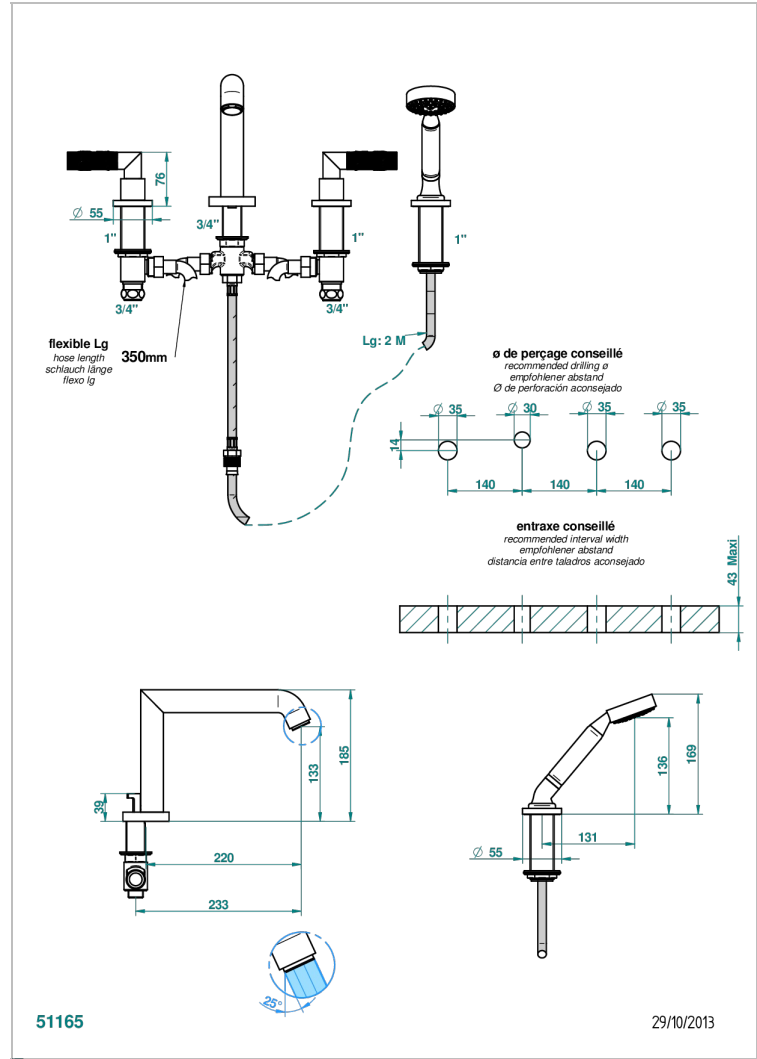

BAMBOU AMBER CRYSTAL

A34-112BSG

Rim mounted 4-hole bath/shower mixer, diverter to super goliath spout

THG[®]
PARIS

CHARACTERISTIC

- ACS : 18ACCLY473
- DVGW : DW-6501CQ0592
- NF : NF EN 200 - IID/A - Chrome

TECHNICAL SPECS

- Recommandé : 3 bars (max. 5 bars) - Advised : 43,5 psi (max. 72 psi)
- Bec : 35 l/min à 3 bars - Douchette : 9,5 l/min à 3 bars
- Spout : 9.26 gpm at 43.5 psi - Handshower : 2.5 gpm at 43.5 psi