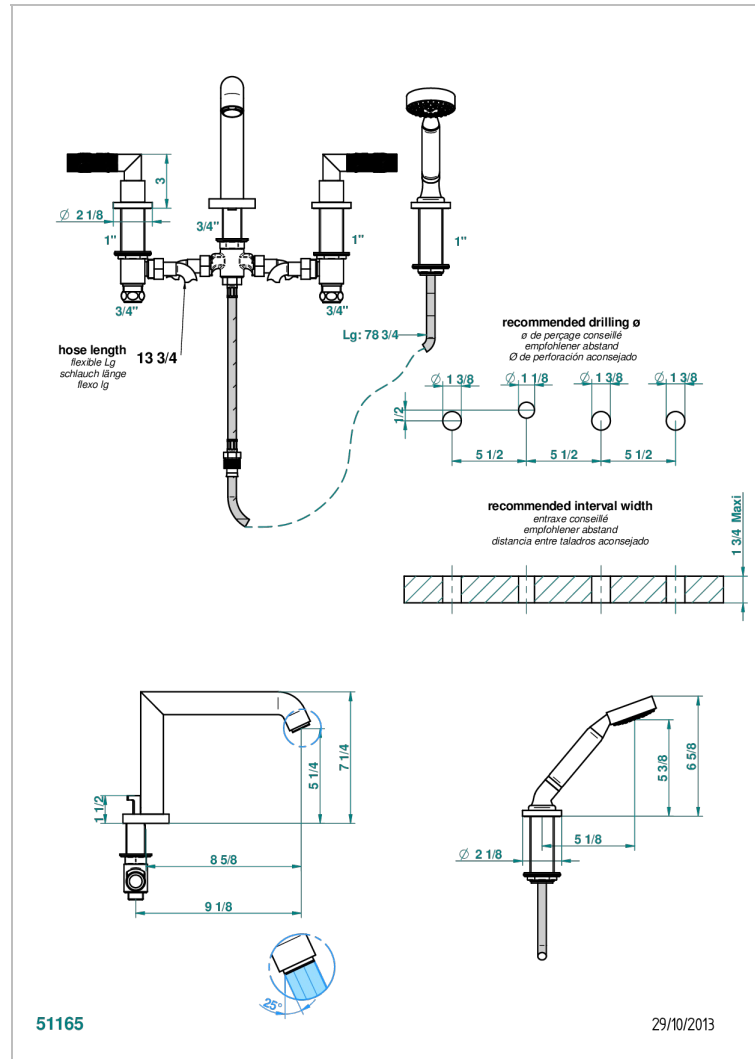

BAMBOU AMBER CRYSTAL

A34-112BSG

Rim mounted 4-hole bath/shower mixer, diverter to super goliath spout

CHARACTERISTIC

- ACS : 18ACCLY473
- DVGW : DW-6501CQ0592
- NF : NF EN 200 - IID/A - Chrome

TECHNICAL SPECS

- Recommandé : 3 bars (max. 5 bars) - Advised : 43,5 psi (max. 72 psi)
- Bec : 35 l/min à 3 bars - Douchette : 9,5 l/min à 3 bars
- Spout : 9.26 gpm at 43.5 psi - Handshower : 2.5 gpm at 43.5 psi

STANDARDS