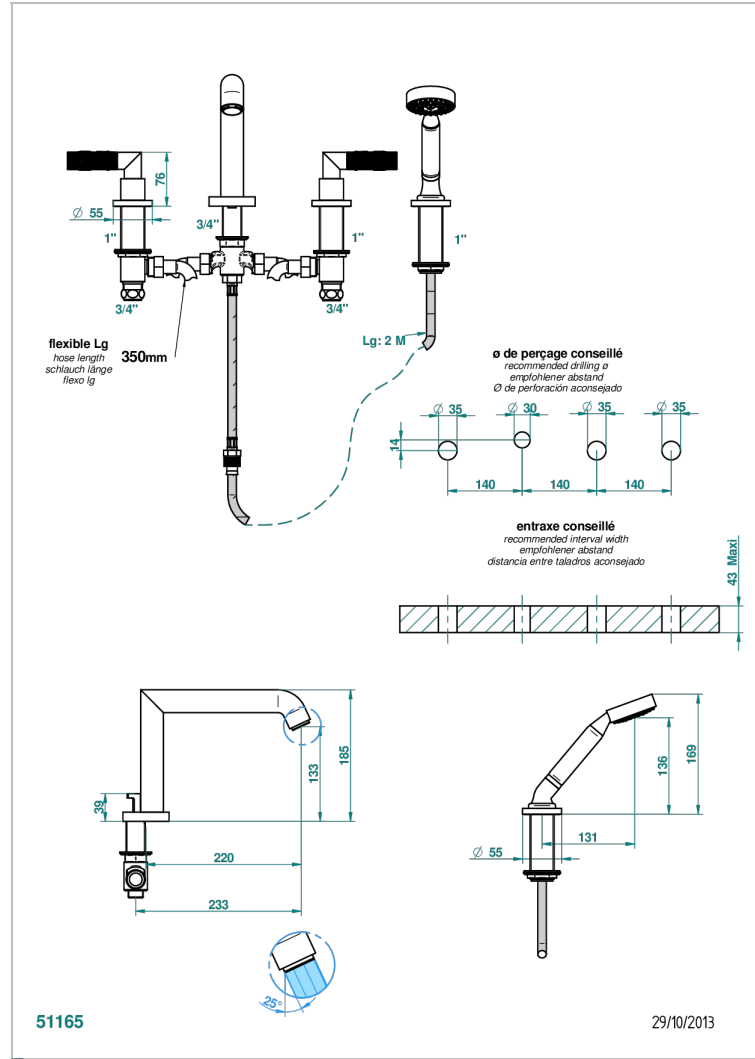

BAMBOU AMBER CRYSTAL

A34-112BSG

Rim mounted 4-hole bath/shower mixer, diverter to super goliath spout

THG[®]
PARIS

CHARACTERISTIC

- ACS : 18ACCLY473
- DVGW : DW-6501CQ0592
- NF : NF EN 200 - IID/A - Chrome

TECHNICAL SPECS

- Recommandé : 3 bars (max. 5 bars) - Advised : 43,5 psi (max. 72 psi)
- Bec : 35 l/min à 3 bars - Douchette : 9,5 l/min à 3 bars
- Spout : 9.26 gpm at 43.5 psi - Handshower : 2.5 gpm at 43.5 psi