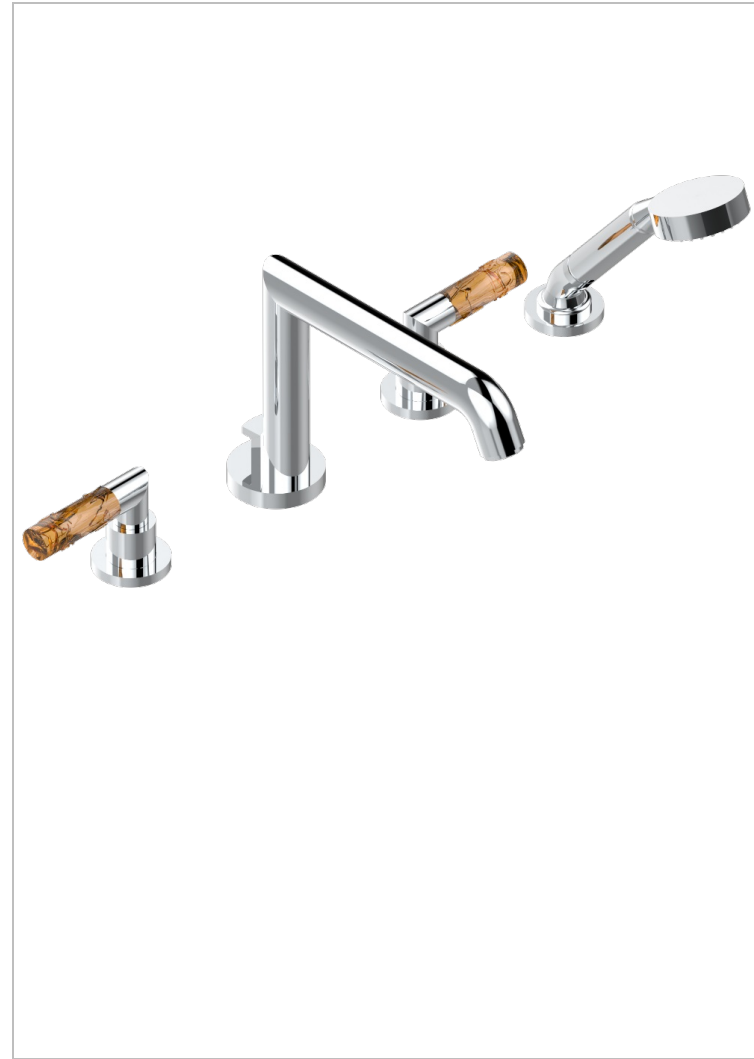

BAMBOU AMBER CRYSTAL

A34-112BSG

Rim mounted 4-hole bath/shower mixer, diverter to super goliath spout

THG[®]
PARIS

CHARACTERISTIC

- ACS : 18ACCLY473
- DVGW : DW-6501CQ0592
- NF : NF EN 200 - IID/A - Chrome

TECHNICAL SPECS

- Recommandé : 3 bars (max. 5 bars) - Advised : 43,5 psi (max. 72 psi)
- Bec : 35 l/min à 3 bars - Douchette : 9,5 l/min à 3 bars
- Spout : 9.26 gpm at 43.5 psi - Handshower : 2.5 gpm at 43.5 psi

STANDARDS

AVAILABLE FINITIONS

Antique nickel - H28
Black ceram - D30
Blush PVD - H62
Brass color PVD - H49
Brown bronze color PVD - F33
Gold color PVD - H52

Graphite PVD - H64
Lacquered light bronze - D01
Matt Umber PVD - H67
Matt blush PVD - H60
Matt brass color PVD - H50
Matt brown bronze color PVD - F34