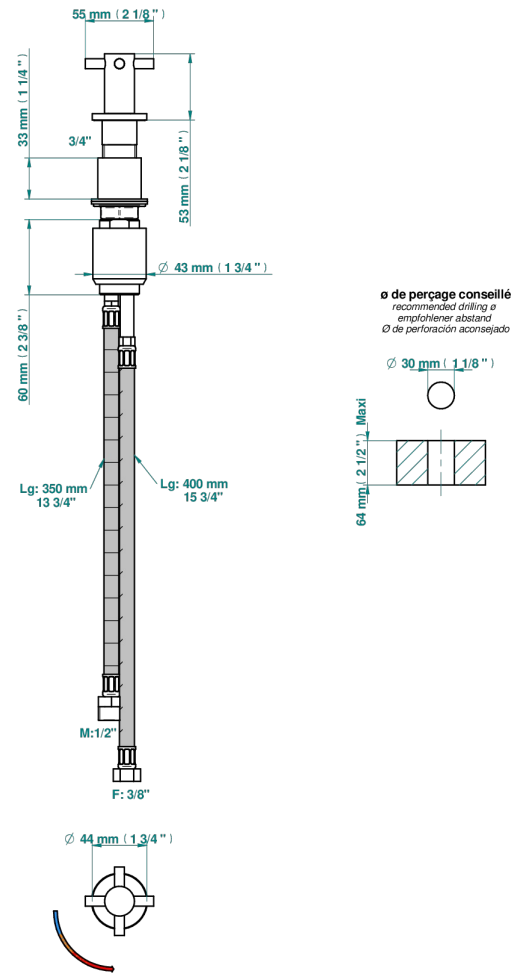

Rim mounted ceramic mixer with progressive cartridge

51159

21/05/2021

CHARACTERISTIC

- ACS : 22ACCLY009

STANDARDS

AVAILABLE FINITIONS

- Black ceram - D30
- Chrome polished - A02
- Chrome polished / gold polished - G02
- Gold mat - F07
- Gold polished - F01
- Matt chrome (American satin) - C02

- Matt nickel (American satin) - C01
- Nickel antique / Sovereign - H28
- Nickel polished - B01
- Soft gold - F30
- Soft matt gold - F31