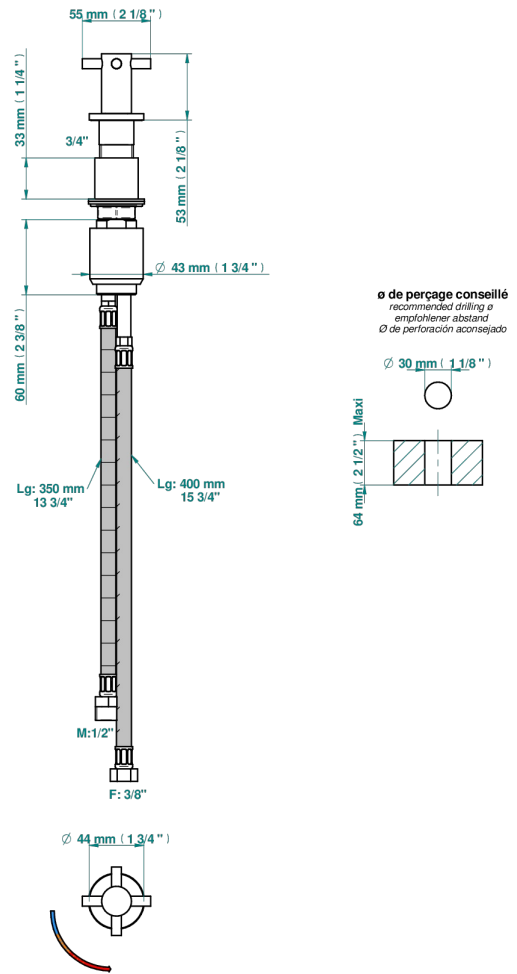

Rim mounted ceramic mixer with progressive cartridge

51159

21/05/2021

CHARACTERISTIC

- ACS : 22ACCLY009

STANDARDS

AVAILABLE FINITIONS

- Antique nickel - H28
- Black ceram - D30
- Matt chrome - C02
- Matt gold - F07
- Matt nickel (color finish) - C01
- Polished chrome (color finish) - A02