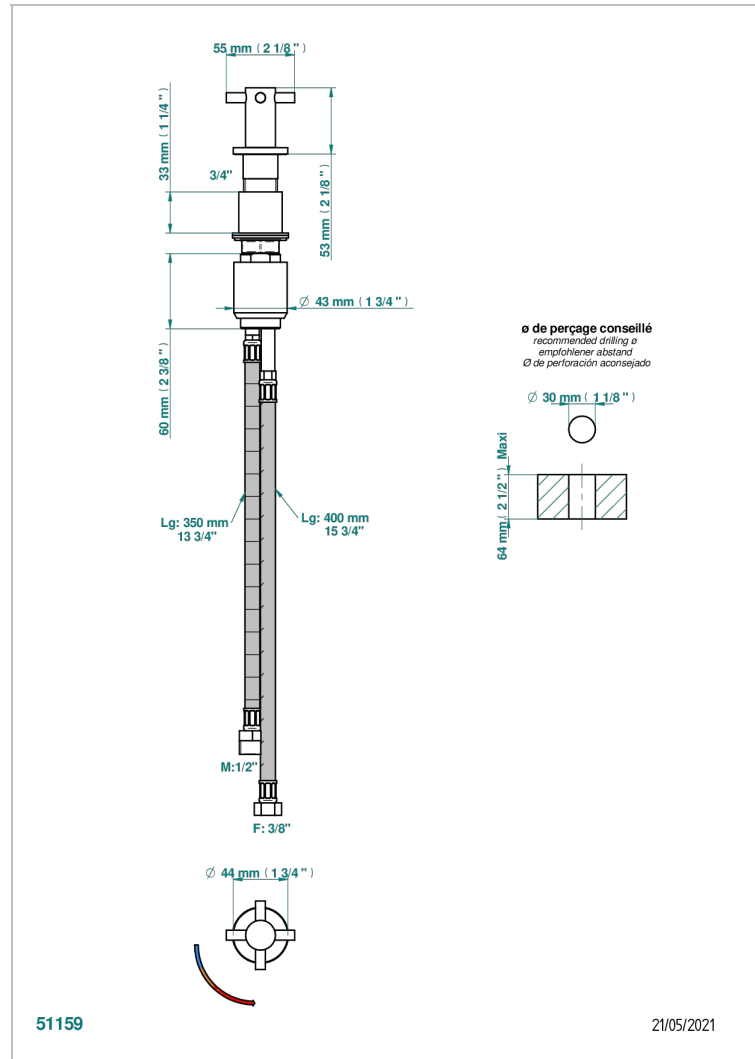

Rim mounted ceramic mixer with progressive cartridge

**CHARACTERISTIC**

- ACS : 22ACCLY009

**STANDARDS**

**AVAILABLE FINITIONS**

- Antique nickel - H28
- Black ceram - D30
- Matt chrome - C02
- Matt gold - F07
- Matt nickel (color finish) - C01
- Polished chrome (color finish) - A02

- Polished chrome / Polished gold (color finish) - G02
- Polished gold (color finish) - F01
- Polished nickel - B01
- Soft gold - F30
- Soft matt gold - F31