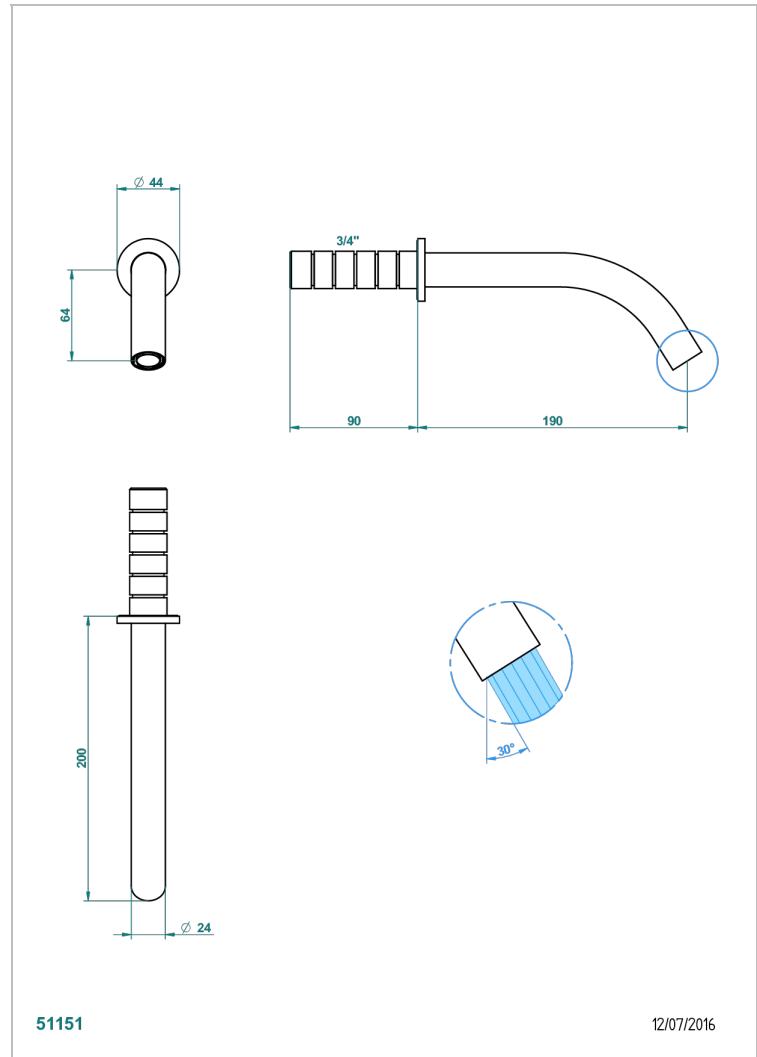

# NANO WITH LEVER

G5B-42GB

Wall mounted bath spout, without T junction

## CHARACTERISTIC

- Nano with lever
- Wall mounted bath spout, without T junction

## AVAILABLE FINITIONS

Antique nickel - H28  
Black ceram - D30  
Matt chrome - C02  
Matt gold - F07  
Matt nickel (color finish) - C01  
Polished chrome (color finish) - A02

Polished chrome / Polished gold (color finish) - G02  
Polished gold (color finish) - F01  
Polished nickel - B01  
Soft gold - F30  
Soft matt gold - F31