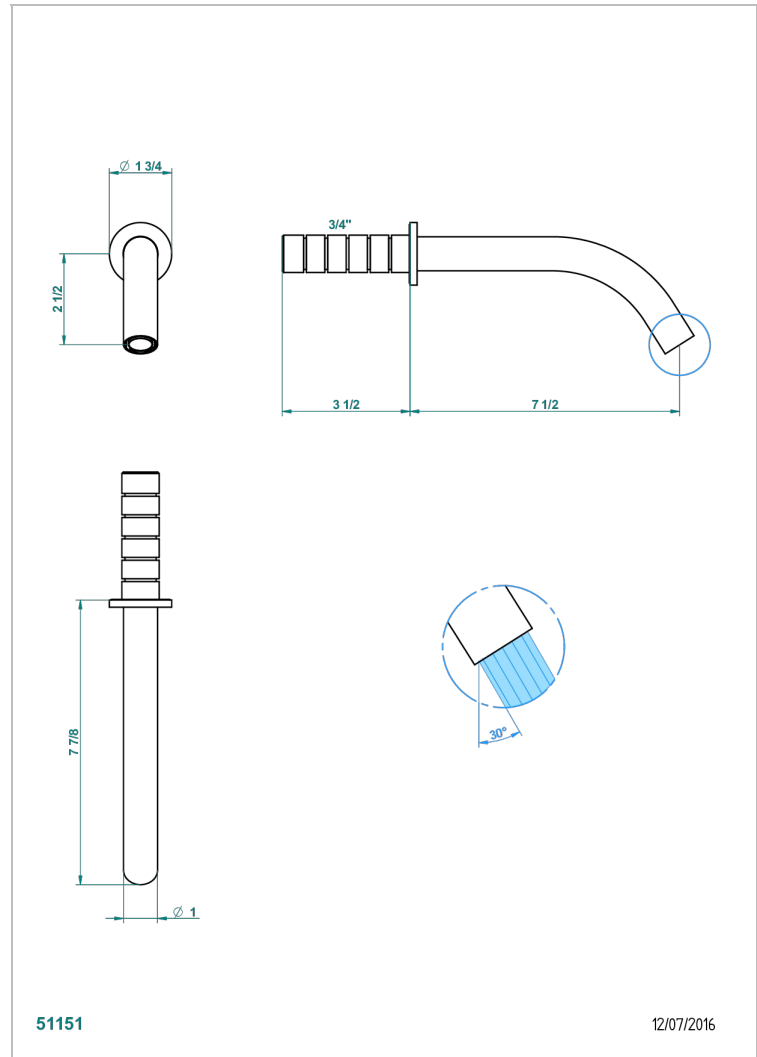

NANO WITH LEVER

G5B-42GB

Wall mounted bath spout, without T junction

CHARACTERISTIC

- Nano with lever
- Wall mounted bath spout, without T junction

AVAILABLE FINITIONS

Antique nickel - H28
Black ceram - D30
Matt chrome - C02
Matt gold - F07
Matt nickel (color finish) - C01
Polished chrome (color finish) - A02