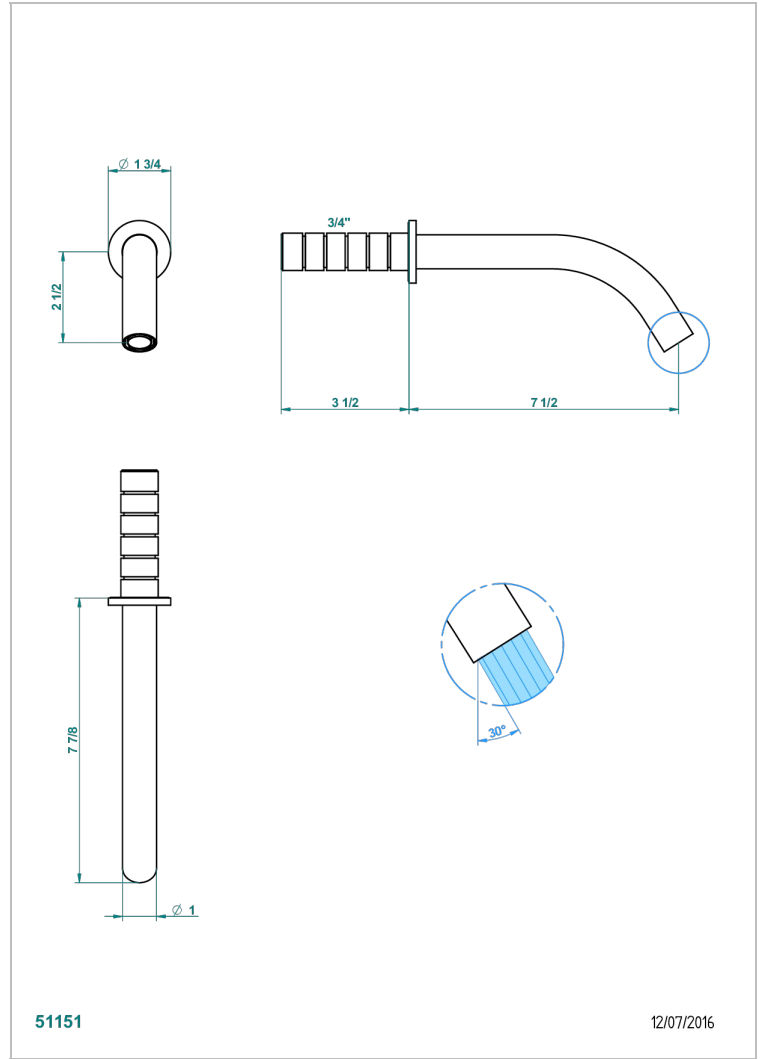

# NANO

G5A-42GB

Bath spout, wall mounted

## CHARACTERISTIC

- Nano
- Bath spout, wall mounted

## AVAILABLE FINITIONS

- Black ceram - D30
- Chrome polished - A02
- Chrome polished / gold polished - G02
- Gold mat - F07
- Gold polished - F01
- Matt chrome (American satin) - C02

- Matt nickel (American satin) - C01
- Nickel antique / Sovereign - H28
- Nickel polished - B01
- Soft gold - F30
- Soft matt gold - F31