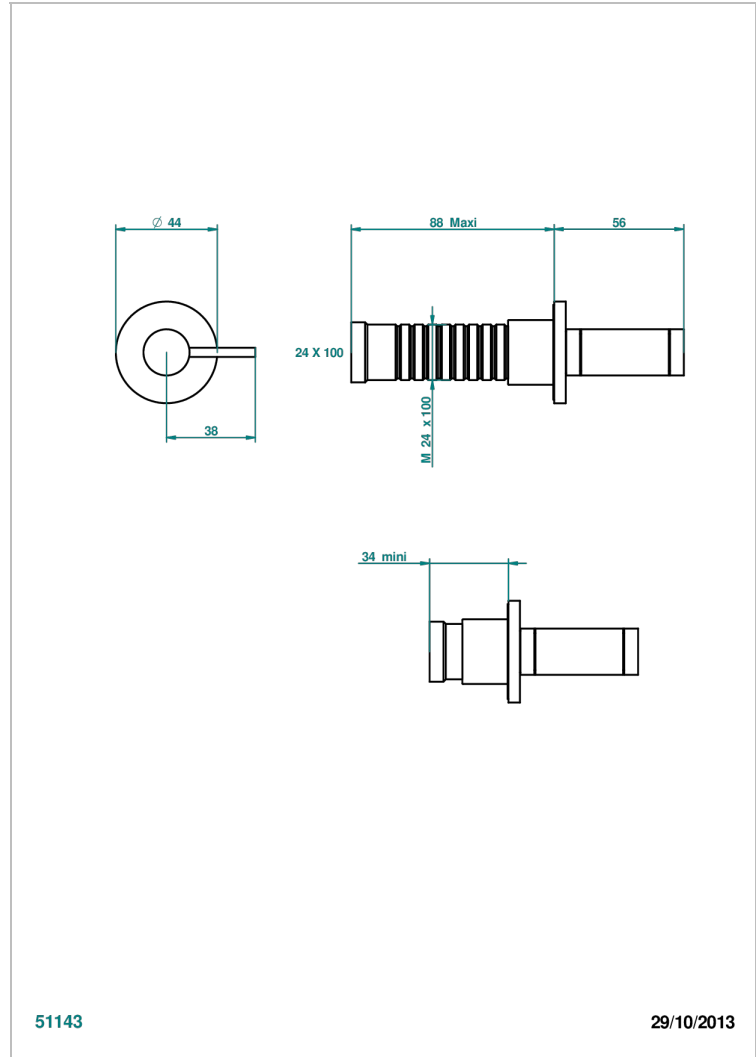

Trim only for wall valve 1/2" ref.30/CA & 30/HA and 3/4" ref.32/CA & 32/HA and diverter ref.50/4VMA

51143

29/10/2013

### CHARACTERISTIC

- Anoa
- Trim only for wall valve 1/2" ref.30/CA & 30/HA and 3/4" ref.32/CA & 32/HA and diverter ref.50/4VMA

### RELATED SKU'S

- Ref. G00-30/CA Wall mounted 1/2" valve body with ceramic head, 1/4 turn left - no trim
- Ref. G00-30/HA Wall mounted 1/2" valve body with ceramic head, 1/4 turn right
- Ref. G00-32/CA Wall mounted 3/4" valve with ceramic head, 1/4 turn left - no trim
- Ref. G00-32/HA Wall mounted 3/4" valve body with ceramic head, 1/4 turn right - no trim

### AVAILABLE FINITIONS

- Antique nickel - H28
- Black ceram - D30
- Matt chrome - C02
- Matt gold - F07
- Matt nickel (color finish) - C01
- Polished chrome (color finish) - A02

- Polished chrome / Polished gold (color finish) - G02
- Polished gold (color finish) - F01
- Polished nickel - B01
- Soft gold - F30
- Soft matt gold - F31