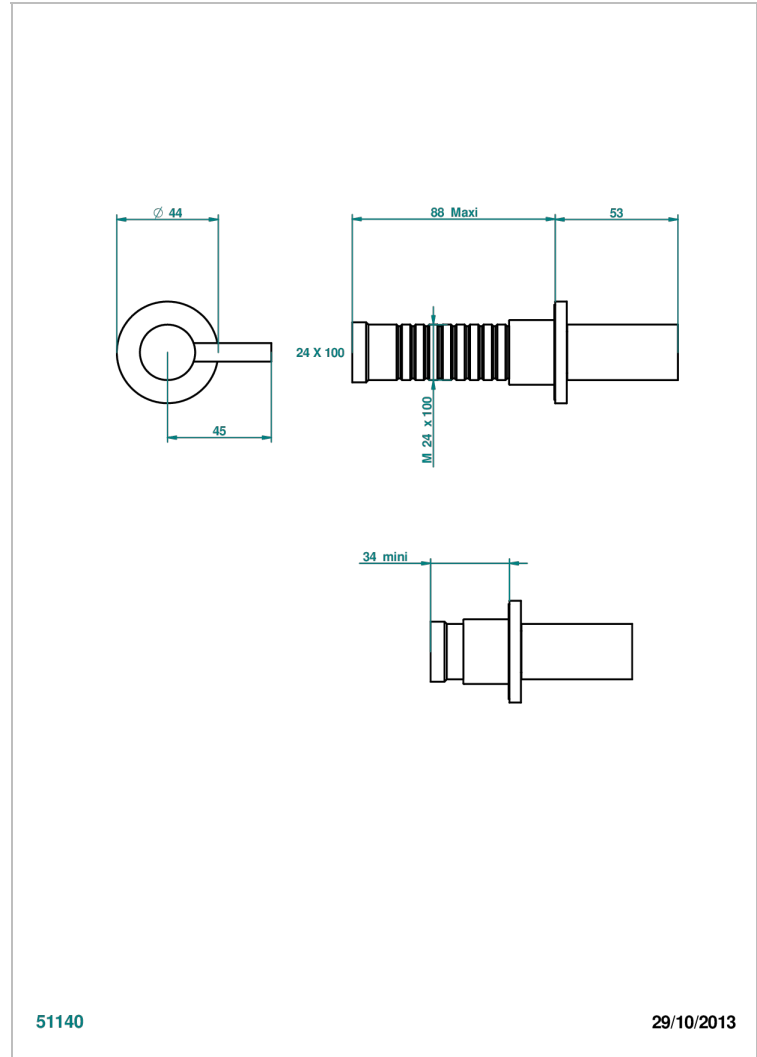

NANO WITH LEVER

G5B-30B

THG[®]
PARIS

Trim only for wall valve 1/2" ref.30/CA & 30/HA and 3/4" ref.32/CA & 32/HA and diverter ref.50/4VMA

CHARACTERISTIC

- Nano with lever
- Trim only for wall valve 1/2" ref.30/CA & 30/HA and 3/4" ref.32/CA & 32/HA and diverter ref.50/4VMA

RELATED SKU'S

- Ref. G00-30/CA/W Wall mounted 1/2" valve body with ceramic head 1/4 turn left - WRAS approved
- Ref. G00-30/HA/W Wall mounted 1/2" valve body with ceramic head 1/4 turn right - WRAS approved
- Ref. G00-32/CA/W Wall mounted 3/4" valve body with ceramic head, 1/4 turn left - WRAS approved
- Ref. G00-32/HA/W Wall mounted 3/4" valve body with ceramic head, 1/4 turn right - WRAS approved