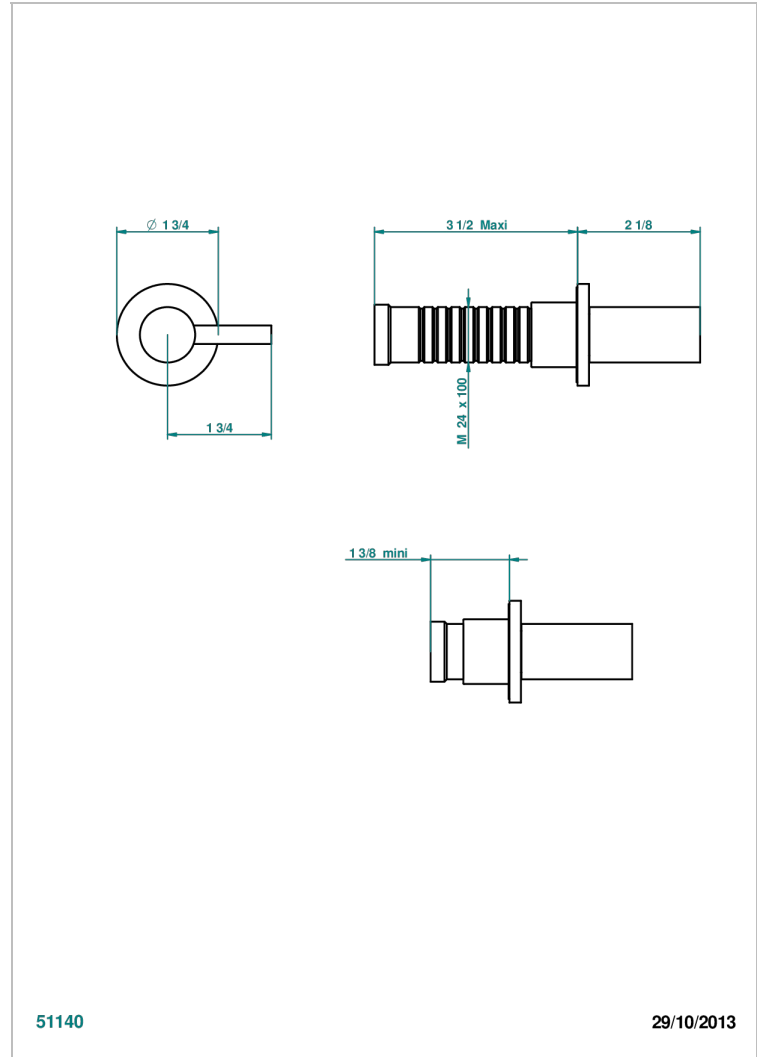

NANO WITH LEVER

G5B-30B

THG[®]
PARIS

Trim only for wall valve 1/2" ref.30/CA & 30/HA and 3/4" ref.32/CA & 32/HA and diverter ref.50/4VMA

51140

29/10/2013

CHARACTERISTIC

- Nano with lever
- Trim only for wall valve 1/2" ref.30/CA & 30/HA and 3/4" ref.32/CA & 32/HA and diverter ref.50/4VMA

RELATED SKU'S

- Ref. G00-30/CA/W Wall mounted 1/2" valve body with ceramic head 1/4 turn left - WRAS approved
- Ref. G00-30/HA/W Wall mounted 1/2" valve body with ceramic head 1/4 turn right - WRAS approved
- Ref. G00-32/CA/W Wall mounted 3/4" valve body with ceramic head, 1/4 turn left - WRAS approved
- Ref. G00-32/HA/W Wall mounted 3/4" valve body with ceramic head, 1/4 turn right - WRAS approved

AVAILABLE FINITIONS

Antique nickel - H28
Black ceram - D30
Matt chrome - C02
Matt gold - F07
Matt nickel (color finish) - C01
Polished chrome (color finish) - A02

Polished chrome / Polished gold (color finish) - G02
Polished gold (color finish) - F01
Polished nickel - B01
Soft gold - F30
Soft matt gold - F31