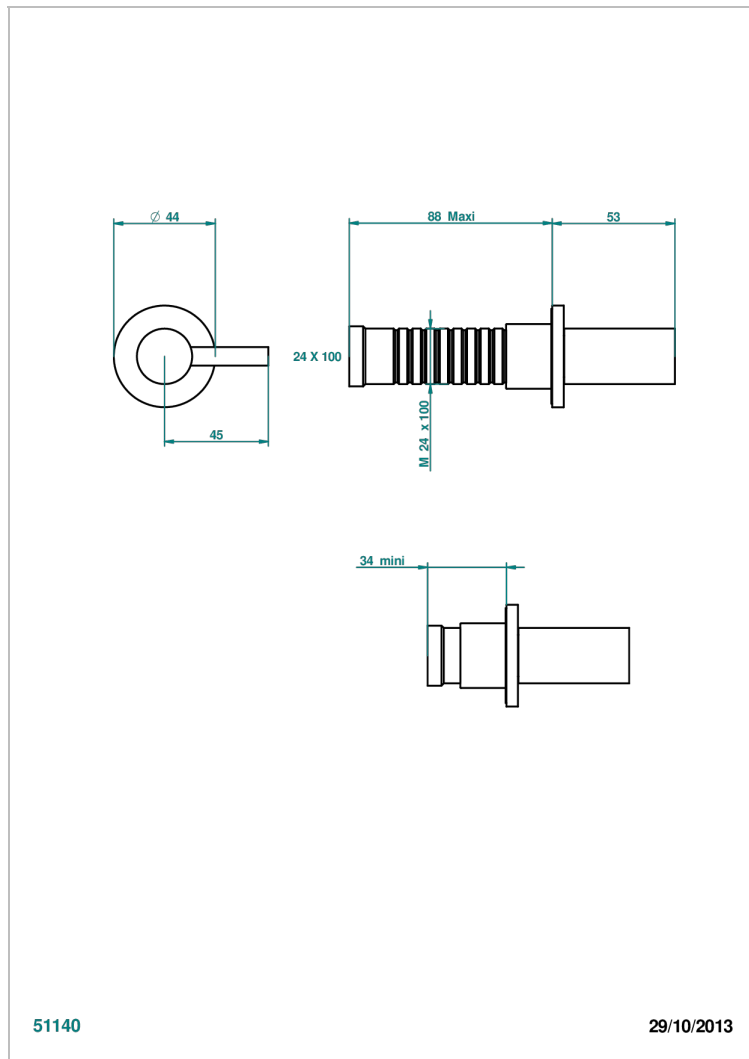

NANO WITH LEVER

G5B-30B

THG[®]
PARIS

Trim only for wall valve 1/2" ref.30/CA & 30/HA and 3/4" ref.32/CA & 32/HA and diverter ref.50/4VMA

CHARACTERISTIC

- Nano with lever
- Trim only for wall valve 1/2" ref.30/CA & 30/HA and 3/4" ref.32/CA & 32/HA and diverter ref.50/4VMA

RELATED SKU'S

- Ref. G00-30/CA Wall mounted 1/2" valve body with ceramic head, 1/4 turn left - no trim
- Ref. G00-30/HA Wall mounted 1/2" valve body with ceramic head, 1/4 turn right
- Ref. G00-32/CA Wall mounted 3/4" valve with ceramic head, 1/4 turn left - no trim
- Ref. G00-32/HA Wall mounted 3/4" valve body with ceramic head, 1/4 turn right - no trim

AVAILABLE FINITIONS

Antique nickel - H28
Black ceram - D30
Matt chrome - C02
Matt gold - F07
Matt nickel (color finish) - C01
Polished chrome (color finish) - A02

Polished chrome / Polished gold (color finish) - G02
Polished gold (color finish) - F01
Polished nickel - B01
Soft gold - F30
Soft matt gold - F31