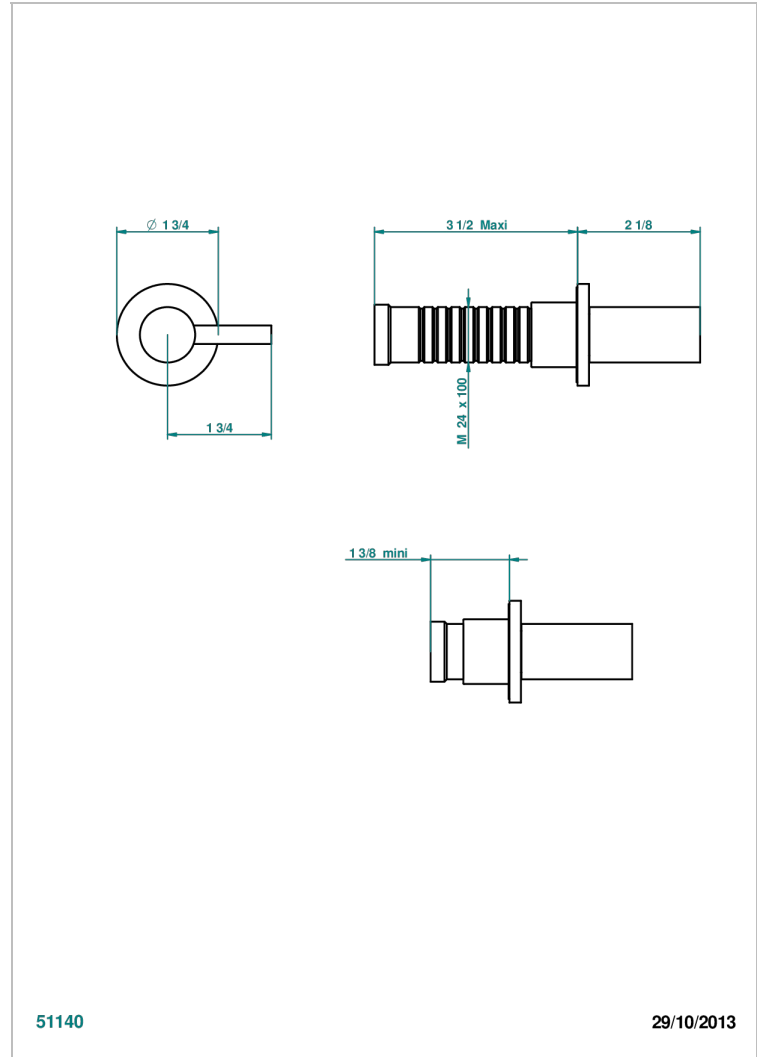

# NANO WITH LEVER

G5B-30B

THG<sup>®</sup>  
PARIS

Trim only for wall valve 1/2" ref.30/CA & 30/HA and 3/4" ref.32/CA & 32/HA and diverter ref.50/4VMA

51140

29/10/2013

## CHARACTERISTIC

- Nano with lever
- Trim only for wall valve 1/2" ref.30/CA & 30/HA and 3/4" ref.32/CA & 32/HA and diverter ref.50/4VMA

## RELATED SKU'S

- Ref. G00-30/CA Wall mounted 1/2" valve body with ceramic head, 1/4 turn left - no trim
- Ref. G00-30/HA Wall mounted 1/2" valve body with ceramic head, 1/4 turn right
- Ref. G00-32/CA Wall mounted 3/4" valve with ceramic head, 1/4 turn left - no trim
- Ref. G00-32/HA Wall mounted 3/4" valve body with ceramic head, 1/4 turn right - no trim