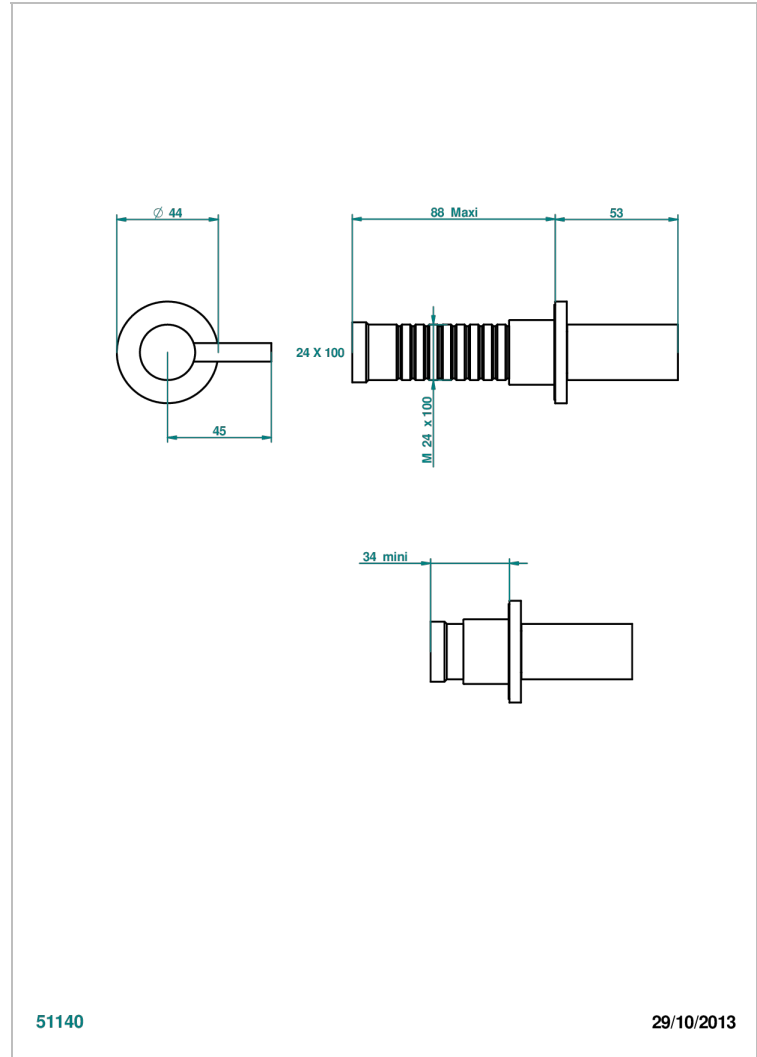

NANO WITH LEVER

G5B-30B

THG[®]
PARIS

Trim only for wall valve 1/2" ref.30/CA & 30/HA and 3/4" ref.32/CA & 32/HA and diverter ref.50/4VMA

51140

29/10/2013

CHARACTERISTIC

- Nano with lever
- Trim only for wall valve 1/2" ref.30/CA & 30/HA and 3/4" ref.32/CA & 32/HA and diverter ref.50/4VMA

RELATED SKU'S

- Ref. G00-30/CA Wall mounted 1/2" valve body with ceramic head, 1/4 turn left - no trim
- Ref. G00-30/HA Wall mounted 1/2" valve body with ceramic head, 1/4 turn right
- Ref. G00-32/CA Wall mounted 3/4" valve with ceramic head, 1/4 turn left - no trim
- Ref. G00-32/HA Wall mounted 3/4" valve body with ceramic head, 1/4 turn right - no trim