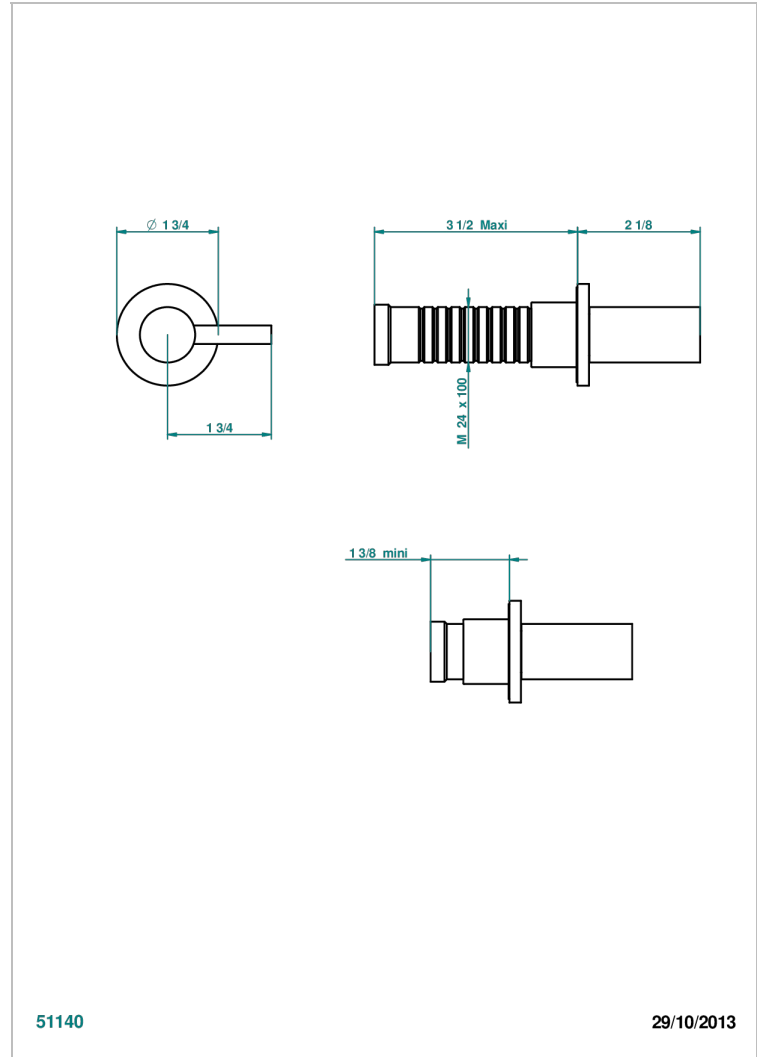

# NANO WITH LEVER

G5B-30B

THG<sup>®</sup>  
PARIS

Trim only for wall valve 1/2" ref.30/CA & 30/HA and 3/4" ref.32/CA & 32/HA and diverter ref.50/4VMA

## CHARACTERISTIC

- Nano with lever
- Trim only for wall valve 1/2" ref.30/CA & 30/HA and 3/4" ref.32/CA & 32/HA and diverter ref.50/4VMA

## RELATED SKU'S

- Ref. G00-30/CA Wall mounted 1/2" valve body with ceramic head, 1/4 turn left - no trim
- Ref. G00-30/HA Wall mounted 1/2" valve body with ceramic head, 1/4 turn right
- Ref. G00-32/CA Wall mounted 3/4" valve with ceramic head, 1/4 turn left - no trim
- Ref. G00-32/HA Wall mounted 3/4" valve body with ceramic head, 1/4 turn right - no trim