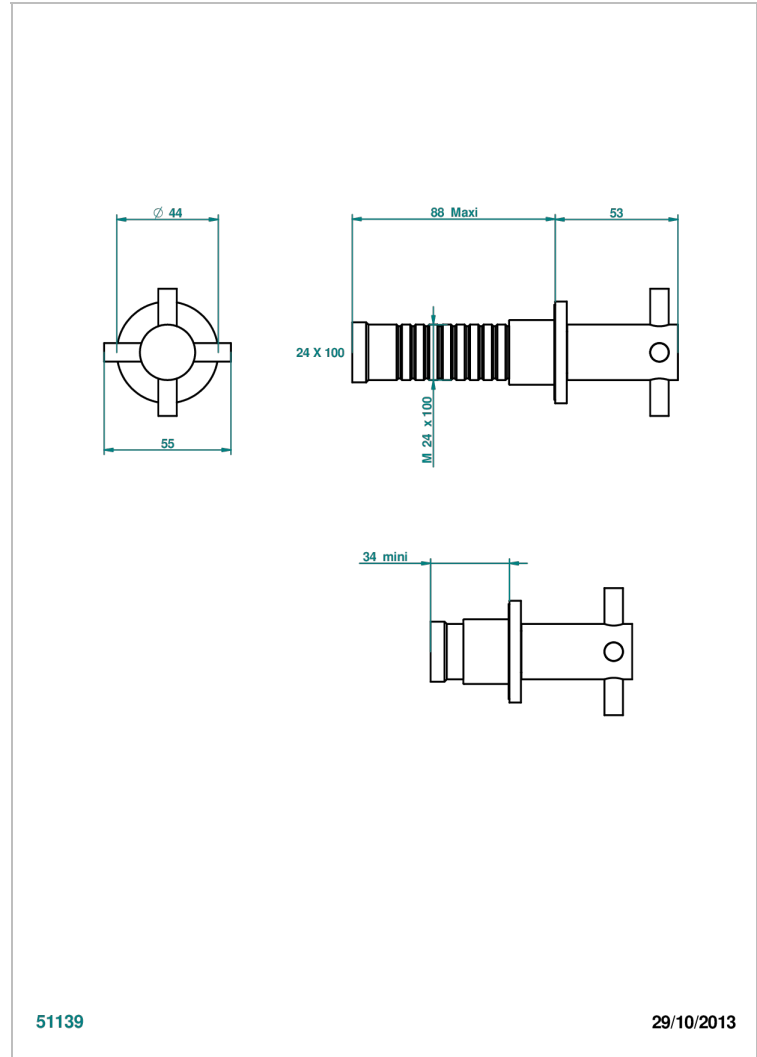

Trim only for wall valve 1/2" ref.30/CA & 30/HA and 3/4" ref.32/CA & 32/HA and diverter ref.50/4VMA

51139

29/10/2013

CHARACTERISTIC

- Nano
- Trim only for wall valve 1/2" ref.30/CA & 30/HA and 3/4" ref.32/CA & 32/HA and diverter ref.50/4VMA

RELATED SKU'S

- Ref. G00-30/CA Wall mounted 1/2" valve body with ceramic head, 1/4 turn left - no trim
- Ref. G00-30/HA Wall mounted 1/2" valve body with ceramic head, 1/4 turn right
- Ref. G00-32/CA Wall mounted 3/4" valve with ceramic head, 1/4 turn left - no trim
- Ref. G00-32/HA Wall mounted 3/4" valve body with ceramic head, 1/4 turn right - no trim

AVAILABLE FINITIONS

- Antique nickel - H28
- Black ceram - D30
- Matt chrome - C02
- Matt gold - F07
- Matt nickel (color finish) - C01
- Polished chrome (color finish) - A02

- Polished chrome / Polished gold (color finish) - G02
- Polished gold (color finish) - F01
- Polished nickel - B01
- Soft gold - F30
- Soft matt gold - F31