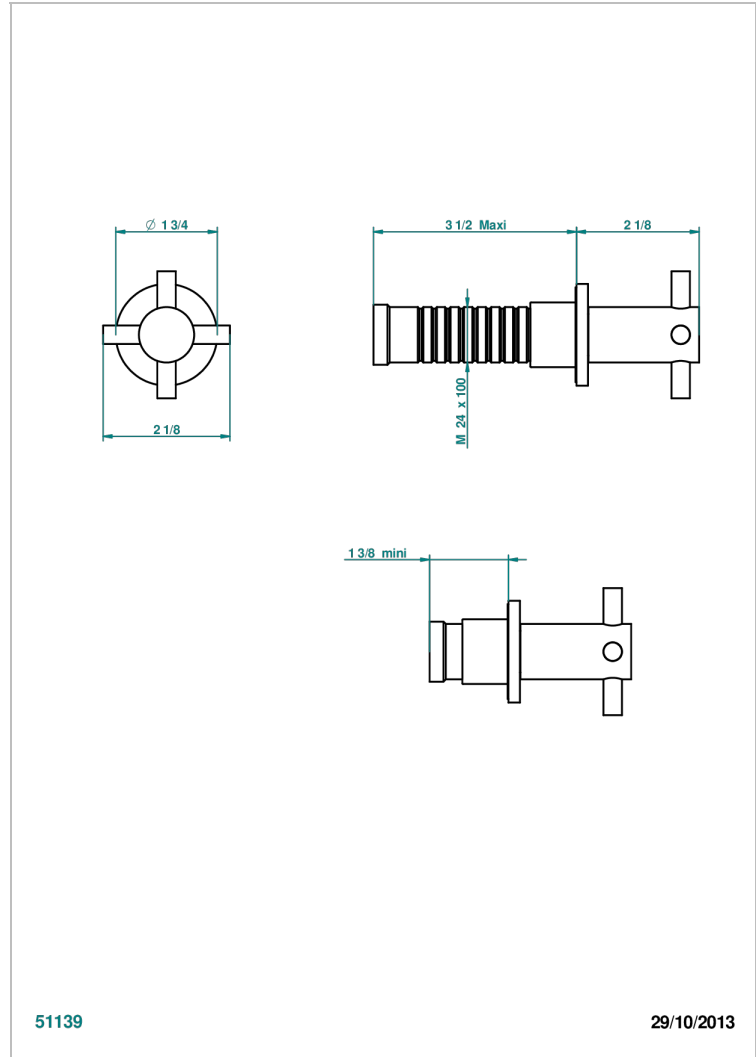

Trim only for wall valve 1/2" ref.30/CA & 30/HA and 3/4" ref.32/CA & 32/HA and diverter ref.50/4VMA

51139

29/10/2013

CHARACTERISTIC

- Nano
- Trim only for wall valve 1/2" ref.30/CA & 30/HA and 3/4" ref.32/CA & 32/HA and diverter ref.50/4VMA

RELATED SKU'S

- Ref. G00-30/CA Wall mounted 1/2" valve body with ceramic head, 1/4 turn left - no trim
- Ref. G00-30/HA Wall mounted 1/2" valve body with ceramic head, 1/4 turn right
- Ref. G00-32/CA Wall mounted 3/4" valve with ceramic head, 1/4 turn left - no trim
- Ref. G00-32/HA Wall mounted 3/4" valve body with ceramic head, 1/4 turn right - no trim

AVAILABLE FINITIONS

- Antique nickel - H28
- Black ceram - D30
- Matt chrome - C02
- Matt gold - F07
- Matt nickel (color finish) - C01
- Polished chrome (color finish) - A02

- Polished chrome / Polished gold (color finish) - G02
- Polished gold (color finish) - F01
- Polished nickel - B01
- Soft gold - F30
- Soft matt gold - F31