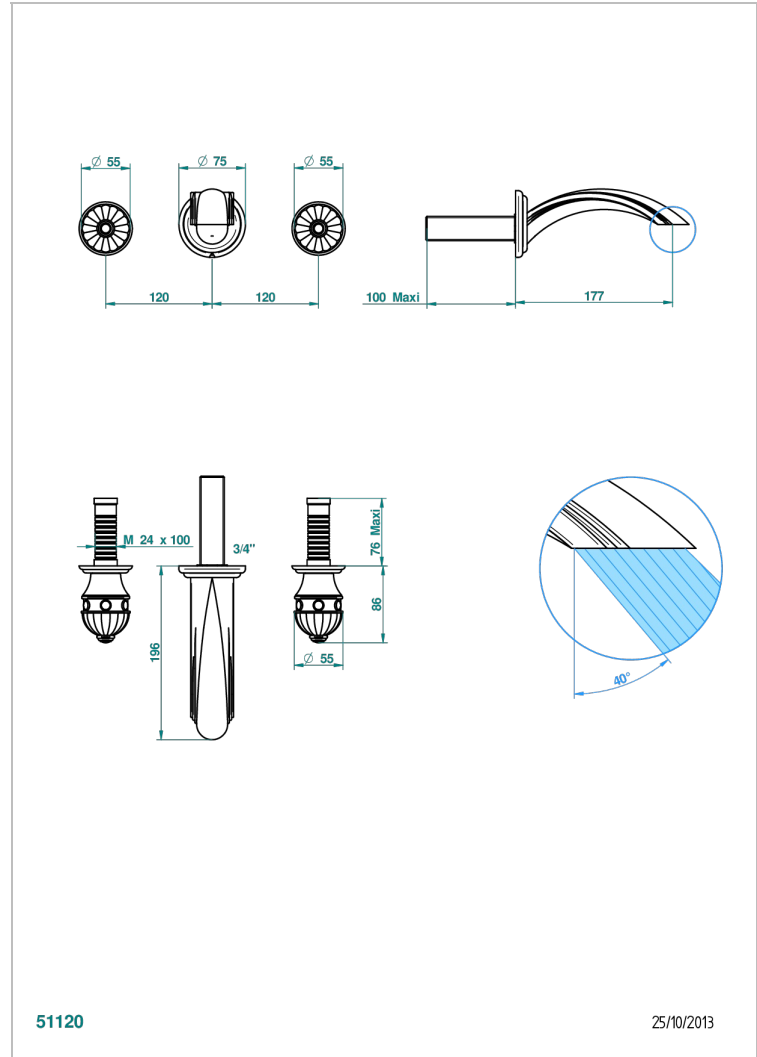

CHEVERNY BLACK ONYX

U1V-41GB

Trim for wall mounted 3-hole bath set only

THG[®]
PARIS

CHARACTERISTIC

- Cheverny black Onyx
- Trim for wall mounted 3-hole bath set only

RELATED SKU'S

- Ref. G00-40AM/US Rough parts for wall set (one counter clockwise and one clockwise cartridges)

Umber PVD - H66