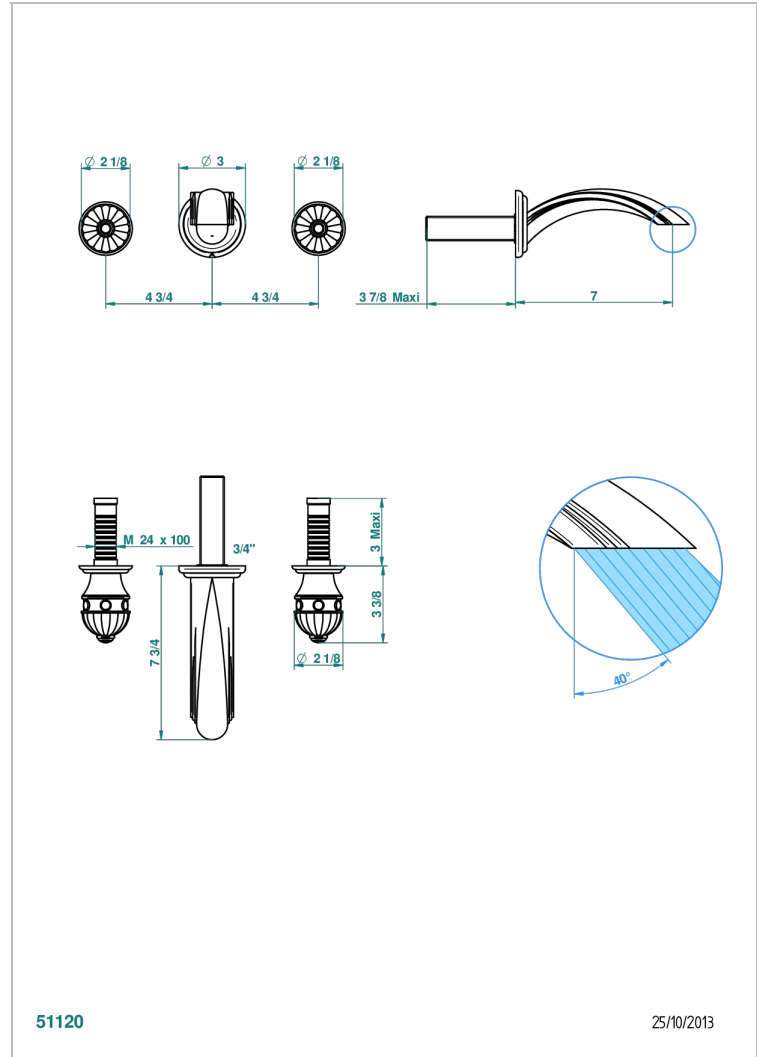

# CHEVERNY BLACK ONYX

U1V-41GB

Trim for wall mounted 3-hole bath set only

## CHARACTERISTIC

- Cheverny black Onyx
- Trim for wall mounted 3-hole bath set only

## RELATED SKU'S

- Ref. G00-40AM/US Rough parts for wall set (one counter clockwise and one clockwise cartridges)