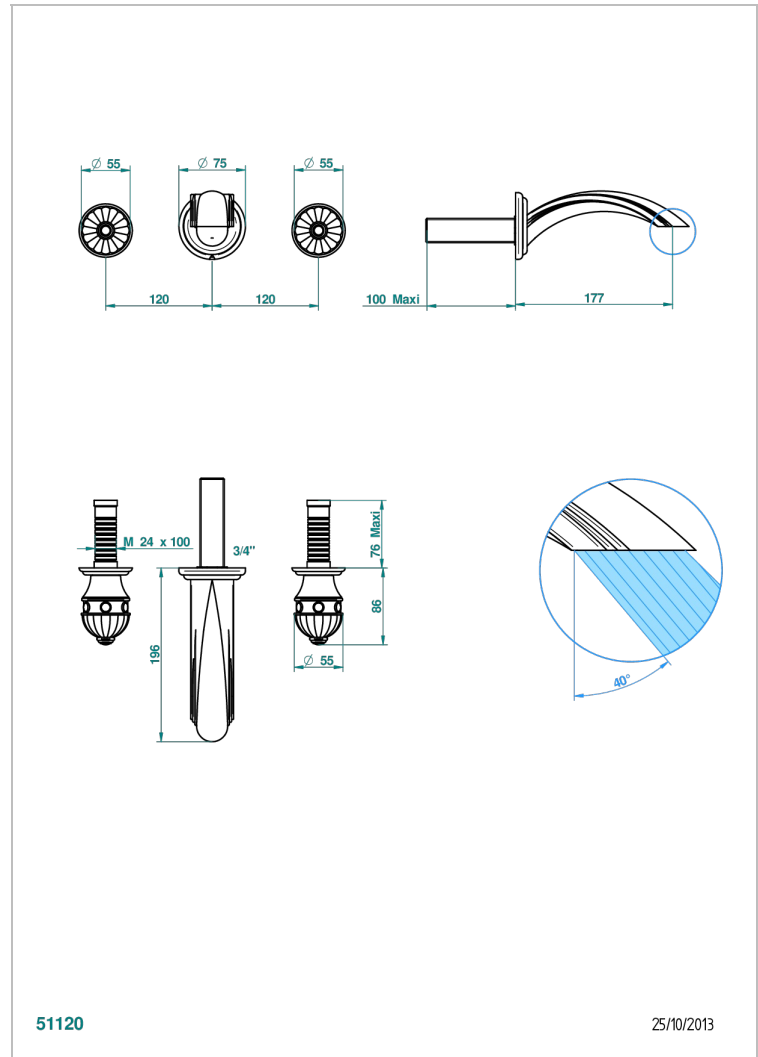

CHEVERNY ONICE NEGRO

U1V-41GB

Trim only for wall mounted 3-hole bath mixer

THG[®]
PARIS

CARACTERÍSTICAS

- Cheverny Onice negro
- Trim only for wall mounted 3-hole bath mixer

PRODUCTOS RELACIONADOS

- Ref. G00-40AC Rough parts for wall mounted 3 hole mixer, cross handle version
- Ref. G00-40AM Rough parts for wall mounted 3 hole mixer, lever handle version

ACABADOS DISPONIBLES

Cerámica negra mate - D30
Cromo - A02
Cromo / dorado - G02
Cromo mate - C02
Dorado - F01
Dorado mate - F07

Dorado pálido - F30
Dorado pálido mate (sin barniz) - F31
Níquel - B01
Níquel mate - C01
Níquel viejo - H28
Pvd blush - H62