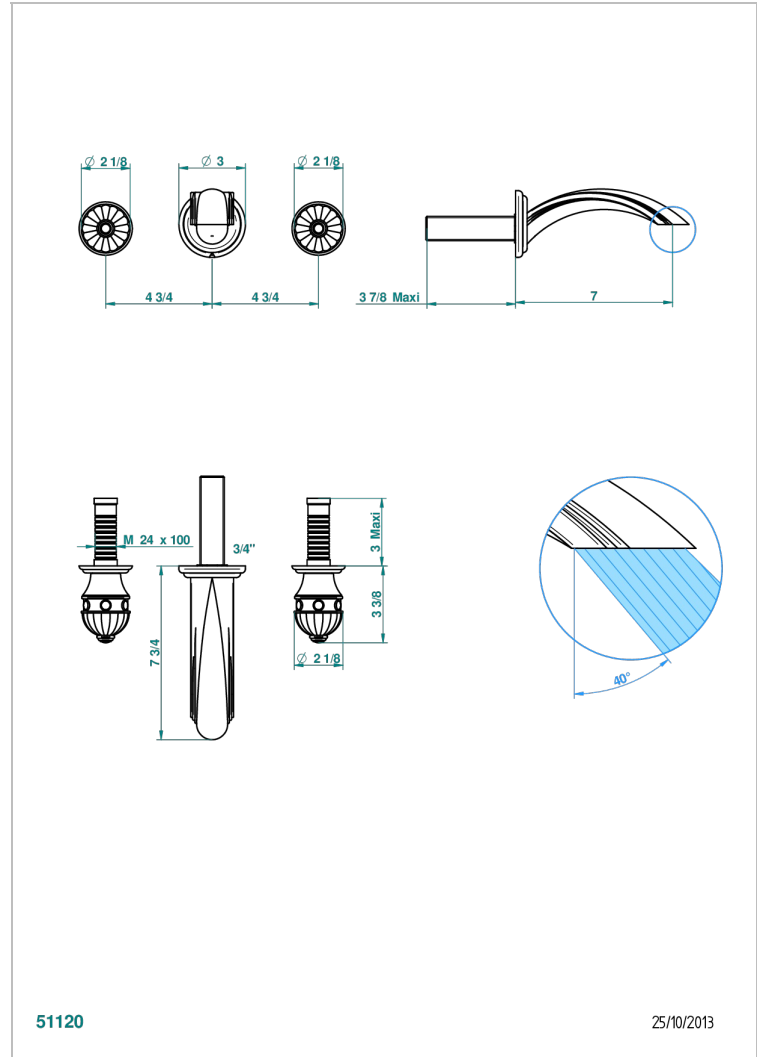

# CHEVERNY ONICE NEGRO

U1V-41GB

Trim only for wall mounted 3-hole bath mixer

THG<sup>®</sup>  
PARIS

## CARACTERÍSTICAS

- Cheverny Onice negro
- Trim only for wall mounted 3-hole bath mixer

## PRODUCTOS RELACIONADOS

- Ref. G00-40AC Rough parts for wall mounted 3 hole mixer, cross handle version
- Ref. G00-40AM Rough parts for wall mounted 3 hole mixer, lever handle version