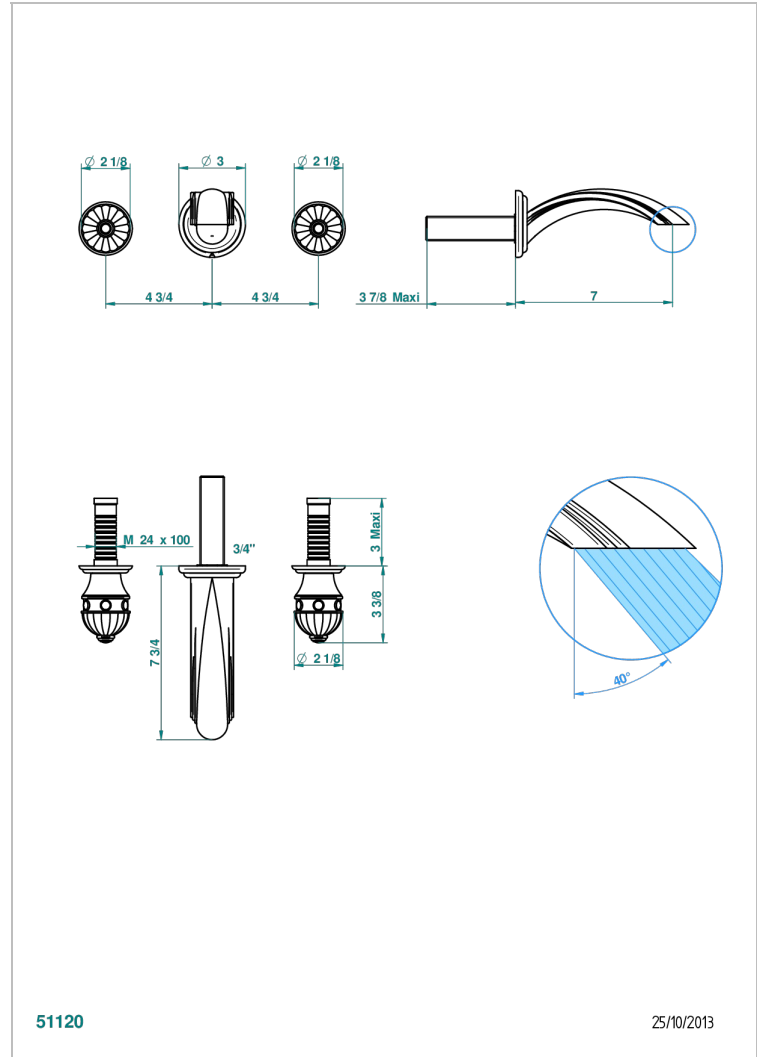

CHEVERNY BLACK ONYX

U1V-41GB

Trim only for wall mounted 3-hole bath mixer

THG[®]
PARIS

CHARACTERISTIC

- Cheverny black Onyx
- Trim only for wall mounted 3-hole bath mixer

RELATED SKU'S

- Ref. G00-40AC Rough parts for wall mounted 3 hole mixer, cross handle version
- Ref. G00-40AM Rough parts for wall mounted 3 hole mixer, lever handle version

AVAILABLE FINITIONS

Antique nickel - H28
Black ceram - D30
Blush PVD - H62
Brass color PVD - H49
Brown bronze color PVD - F33
Gold color PVD - H52

Graphite PVD - H64
Matt Umber PVD - H67
Matt blush PVD - H60
Matt brass color PVD - H50
Matt brown bronze color PVD - F34
Matt chrome - C02