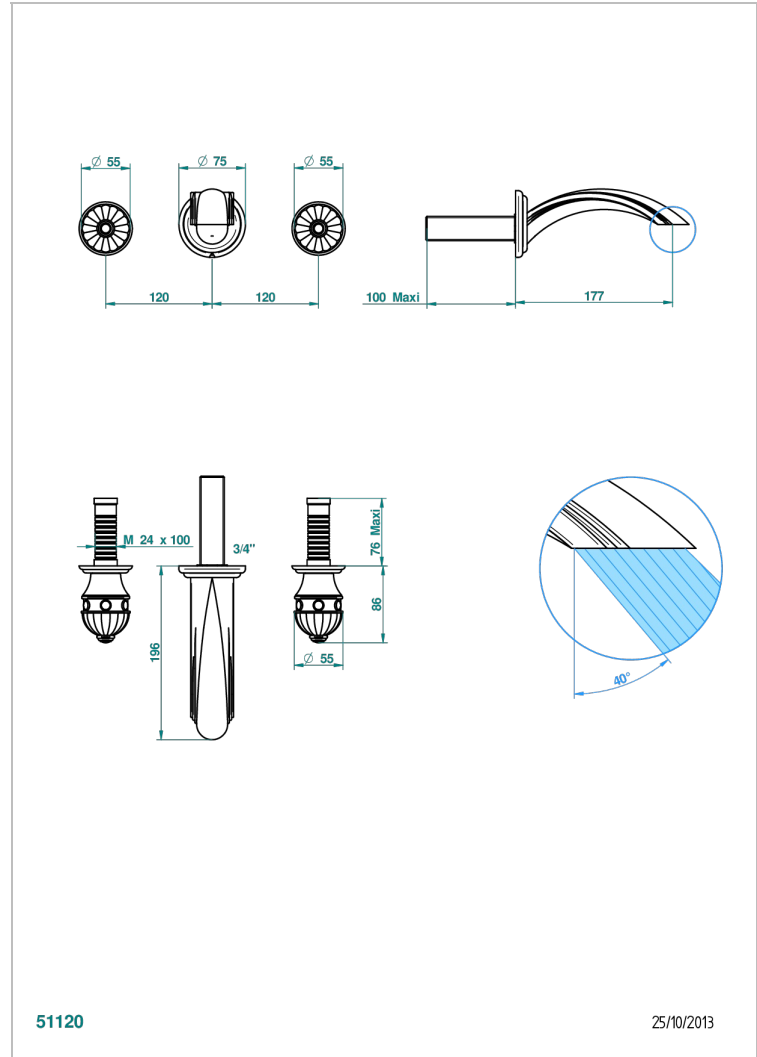

CHEVERNY BLACK ONYX

U1V-40GBUS

Trim for wall mounted 3-hole lavatory set only

THG[®]
PARIS

CHARACTERISTIC

- Cheverny black Onyx
- Trim for wall mounted 3-hole lavatory set only

RELATED SKU'S

- Ref. G00-40AM/US Rough parts for wall set (one counter clockwise and one clockwise cartridges)

Umber PVD - H66